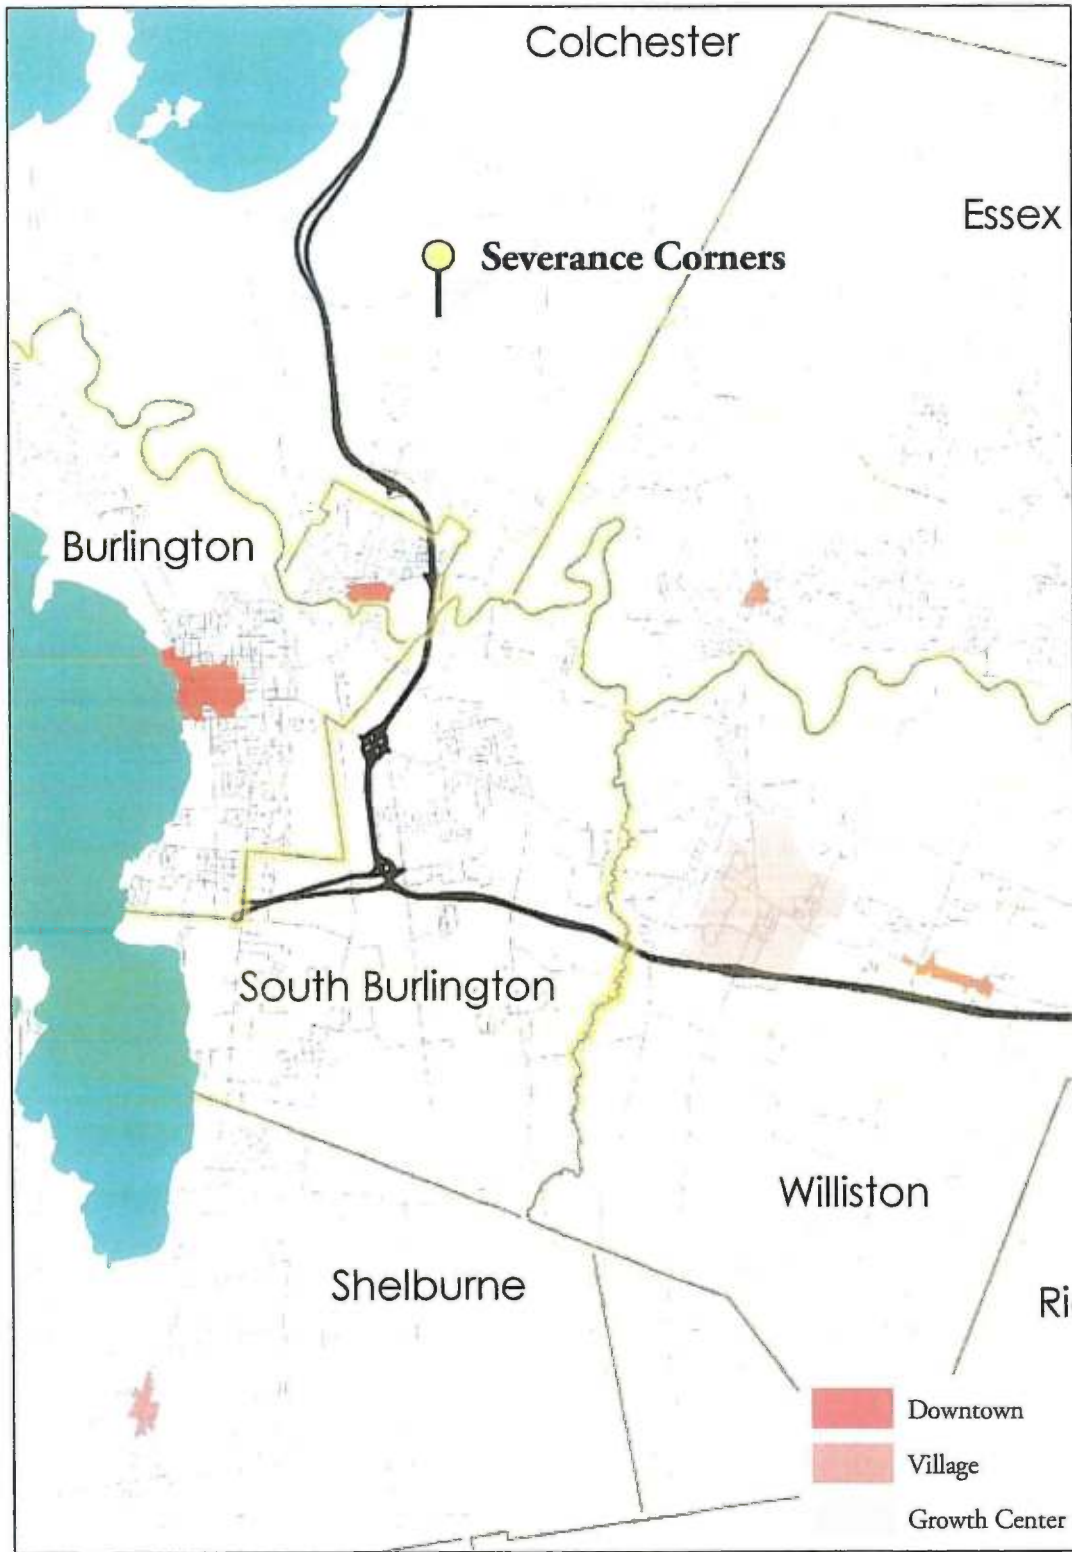

Figure 1-2: Growth Center Location Map

Dawn Francis
3-19-15
5.138

Growth Center Location Map Colchester, VT

Colchester New Town
Center Location = *

0 0.5 1 2 Miles

Figure 3-2. Nearby Designated Downtowns, Village Centers and Growth Centers