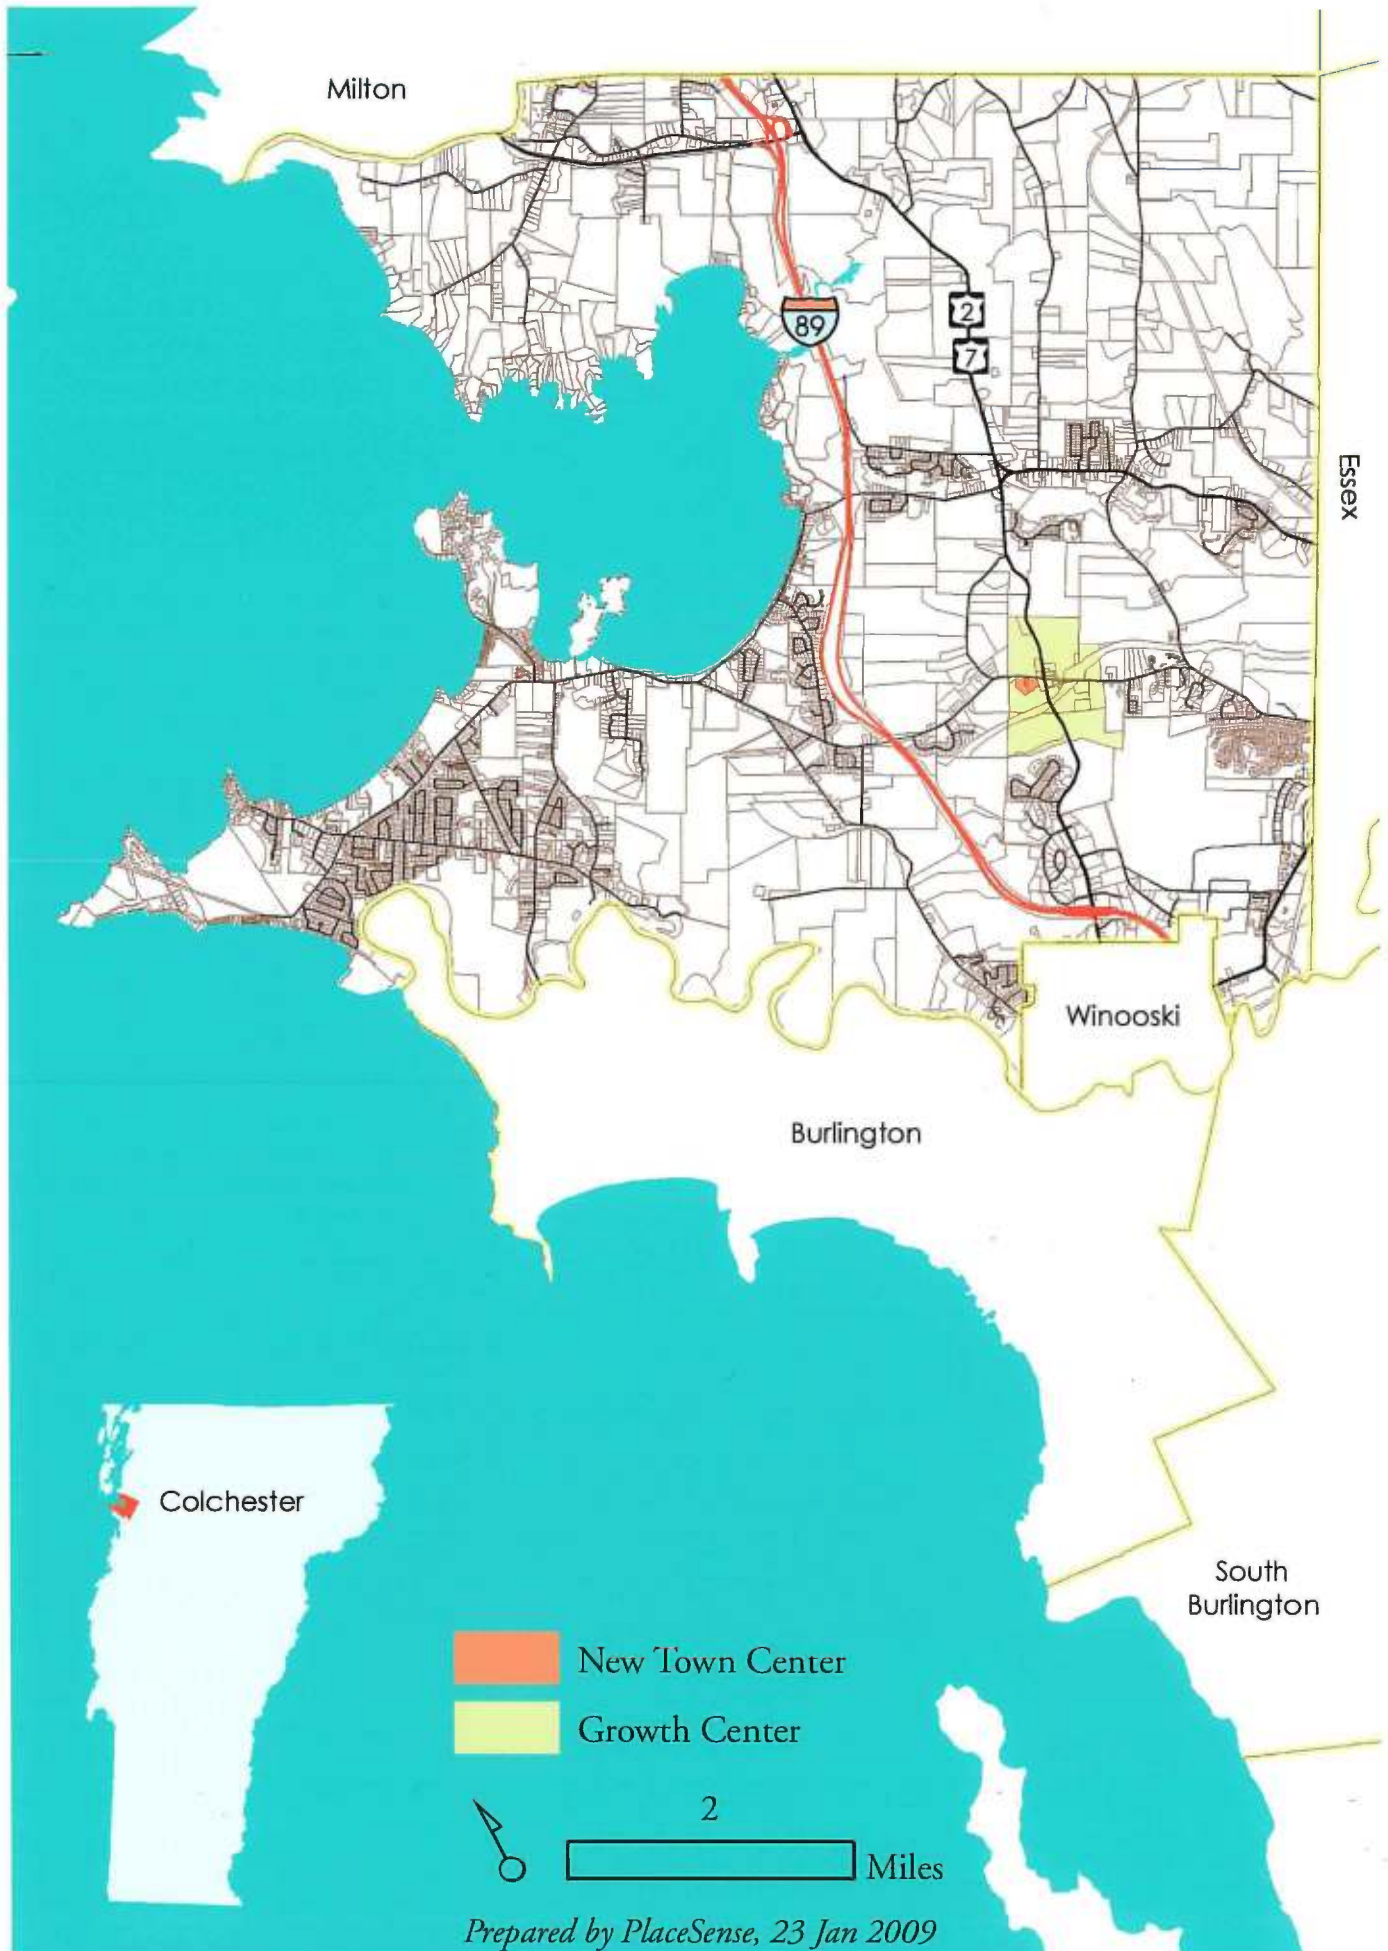

Figure 1-2: Growth Center Location Map

Dawn Francis
3-19-15
5.138

Growth Center Location Map Colchester, VT

Colchester New Town
Center Location = *

0 0.5 1 2 Miles

Figure 3-2. Nearby Designated Downtowns, Village Centers and Growth Centers

PRELIMINARY APPLICATION FOR GROWTH CENTER DESIGNATION

Colchester, Vermont • 10 November 2008