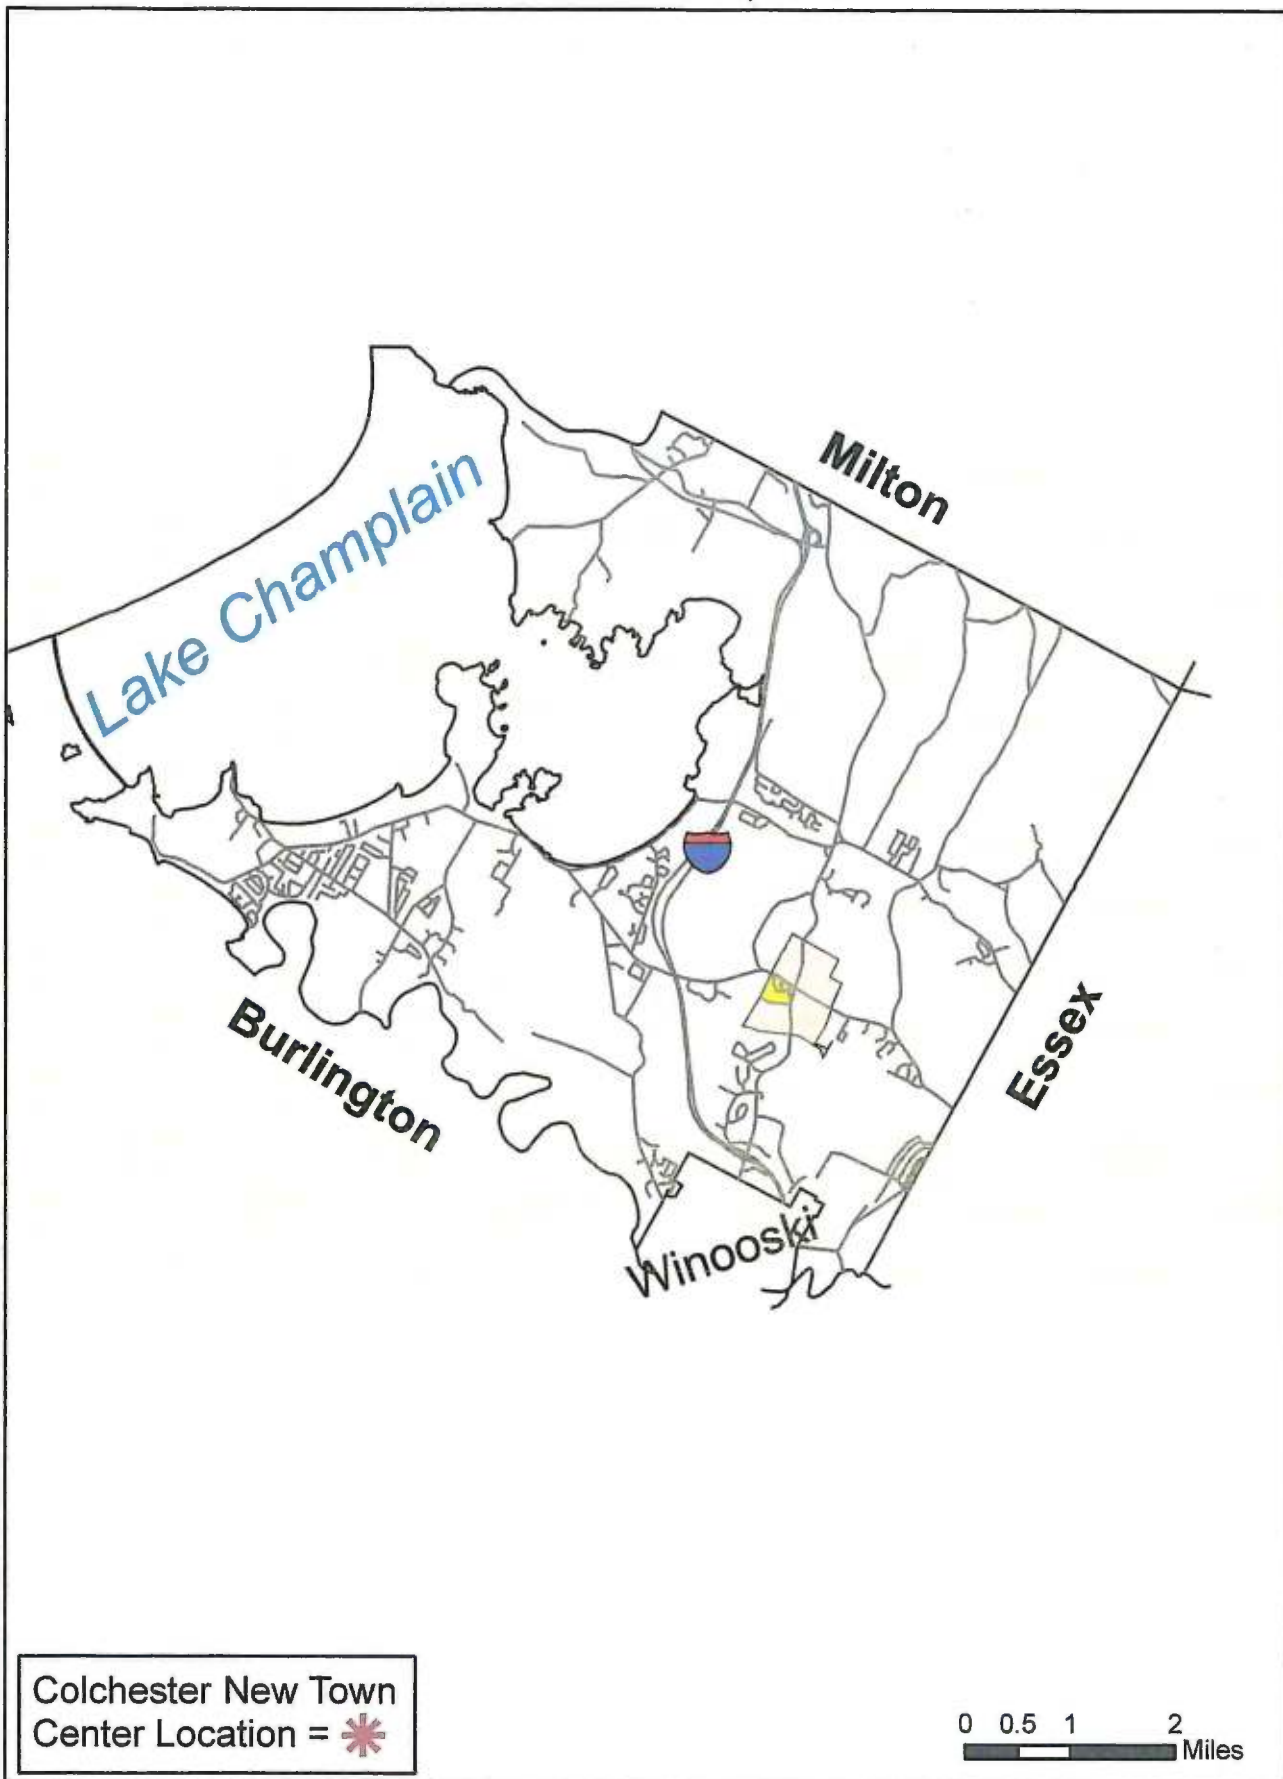

Figure 1-2: Growth Center Location Map

Dawn Francis
3-19-15
5.138

Growth Center Location Map Colchester, VT

Colchester New Town
Center Location = *

0 0.5 1 2 Miles

Figure 3-2. Nearby Designated Downtowns, Village Centers and Growth Centers