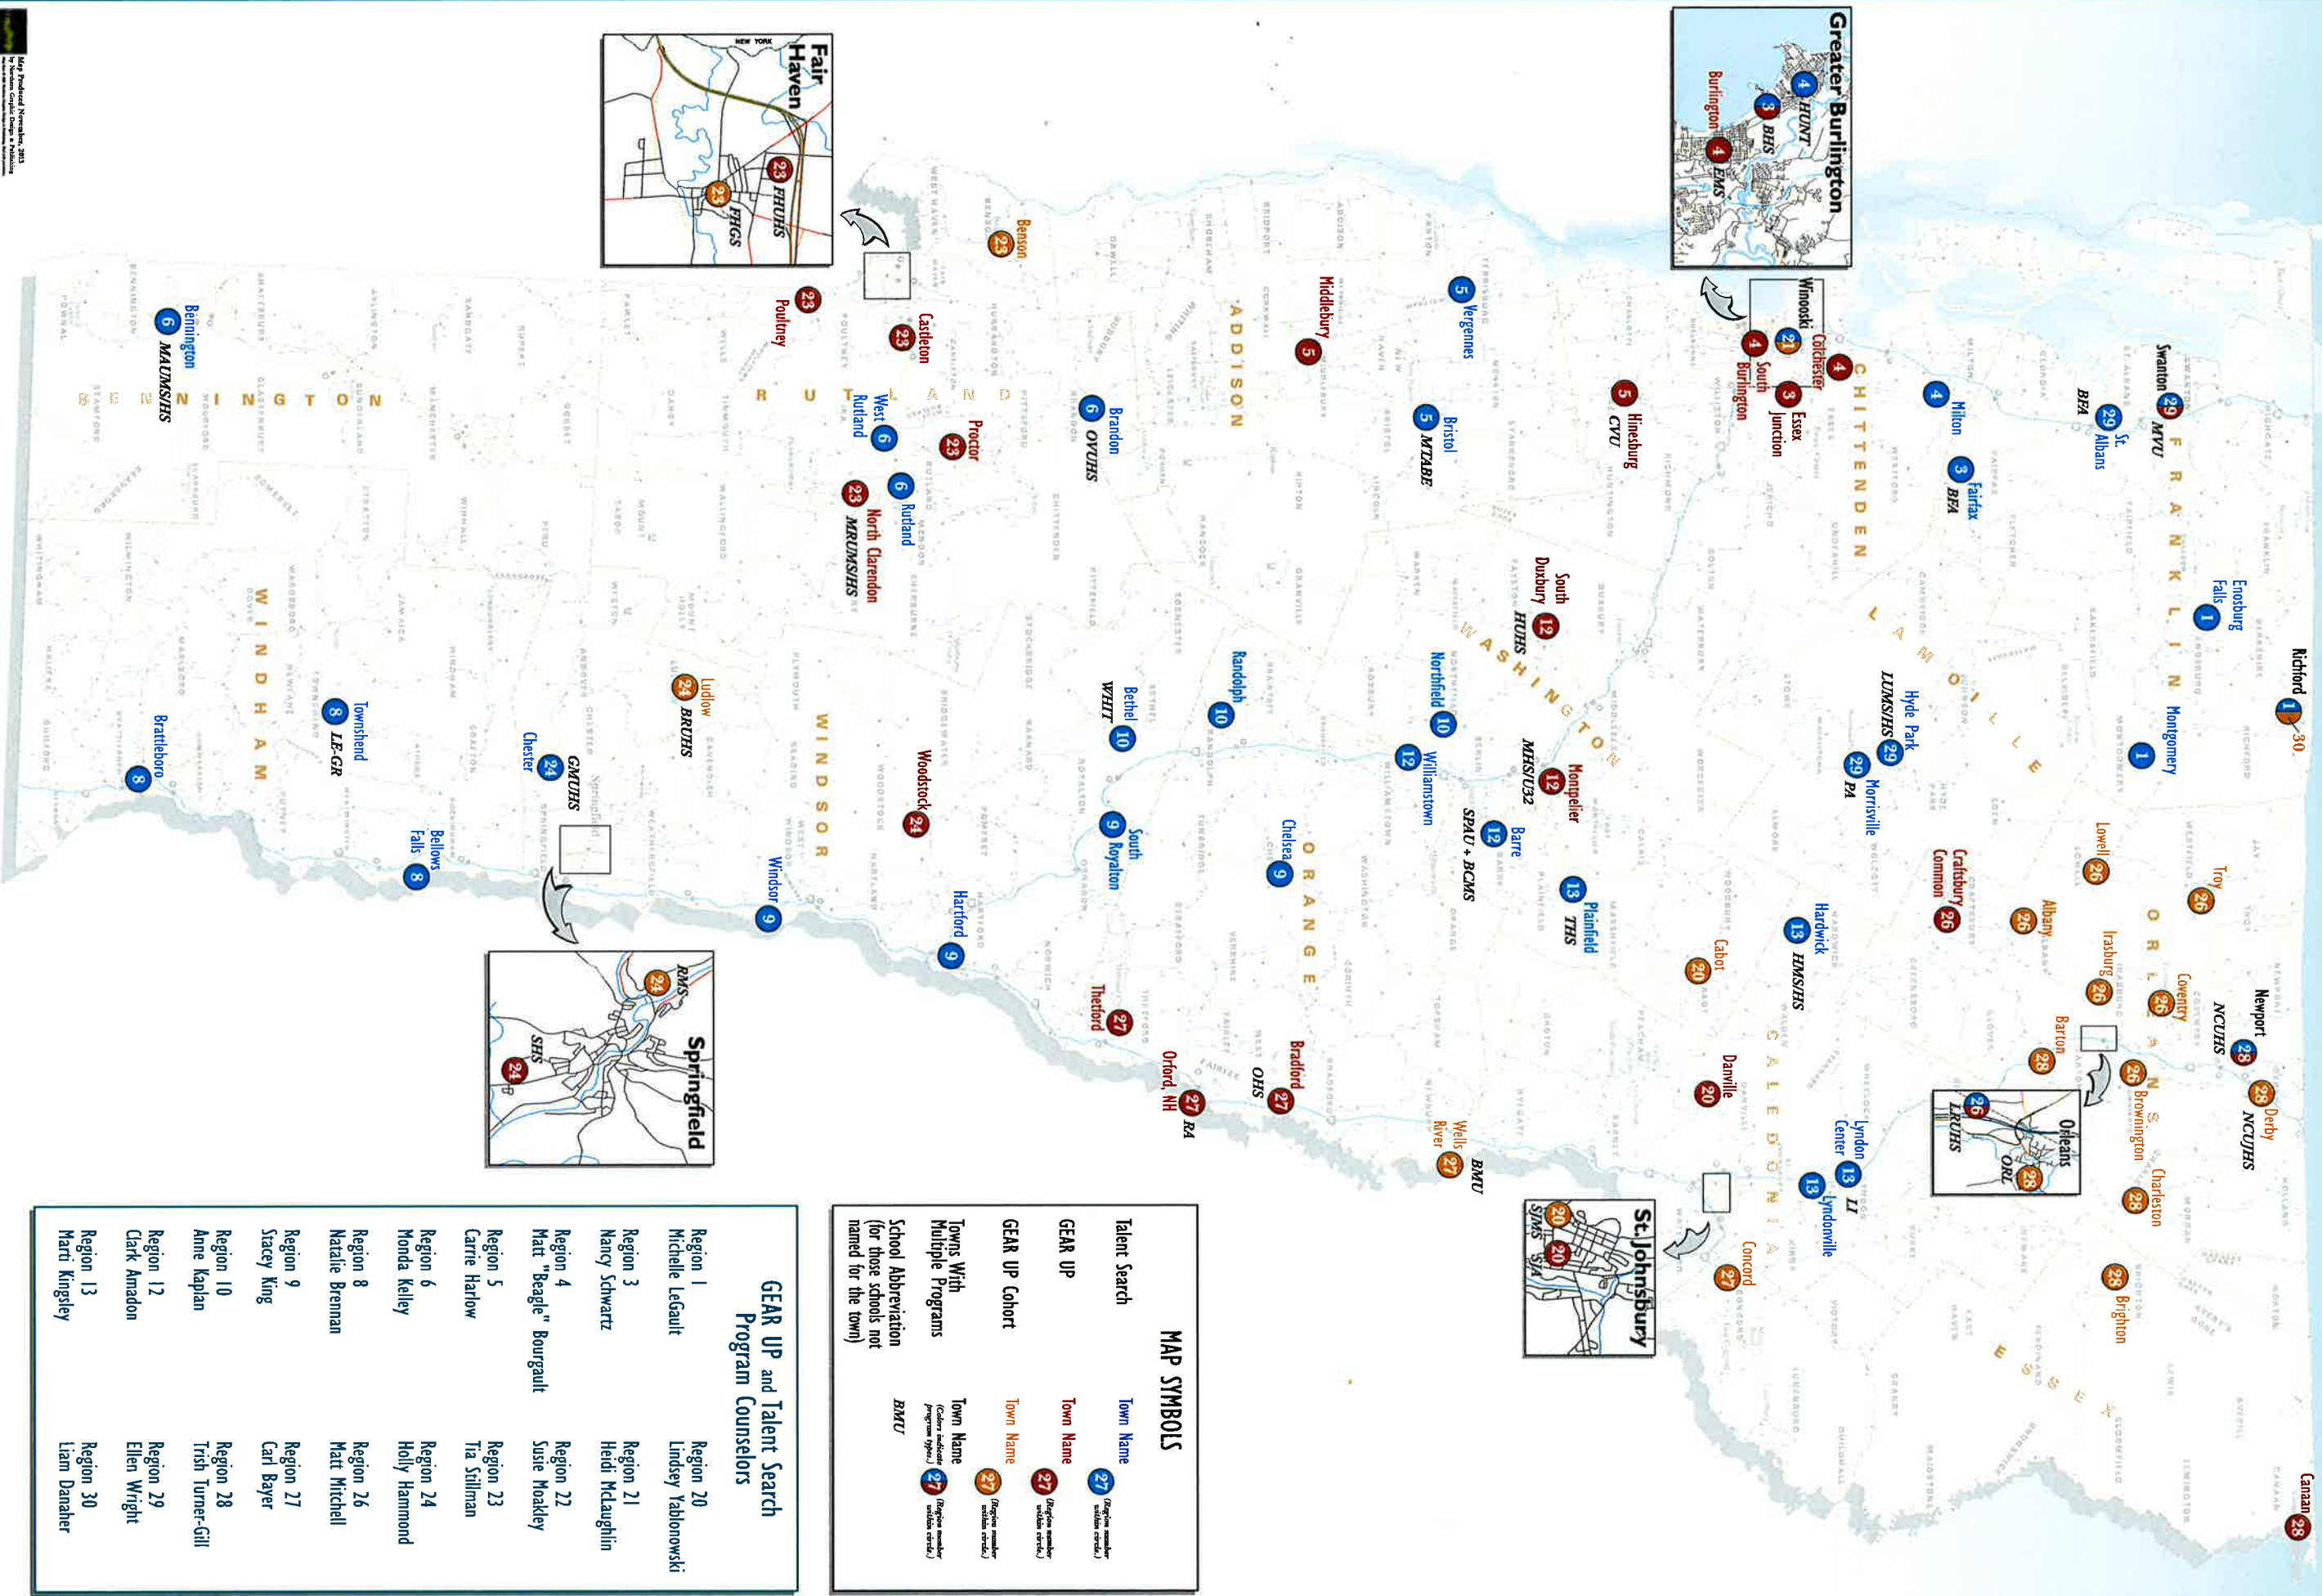

GARBER and EDUCATION OUTREACH PROGRAMS

Talent Search and GEAR UP Programs

School Based Services

MAP SYMBOLS

Talent Search	Town Name (Region number available online.)
GEAR UP	Town Name (Region number available online.)
GEAR UP Cohort	Town Name (Region number available online.)
Towns With Multiple Programs	Town Name (Region number available online.)
School Abbreviation (for those schools not named for the town)	(Region number available online.)

GEAR UP and Talent Search Program Counselors

Region 1 Michelle Legault	Region 20 Lindsey Yabonowski
Region 3 Nancy Schwartz	Region 21 Heidi McLaughlin
Region 4 Matt "Beagle" Bourgault	Region 22 Susie Moakley
Region 5 Carrie Harlow	Region 23 Tia Stillman
Region 6 Monda Kelley	Region 24 Holly Hammond
Region 8 Natalie Brennan	Region 26 Matt Mitchell
Region 9 Stacey King	Region 27 Carl Bayer
Region 10 Anne Kaplan	Region 28 Trish Turner-Gill
Region 12 Clark Amadon	Region 29 Ellen Wright
Region 13 Marti Kingsley	Region 30 Liam Danaher