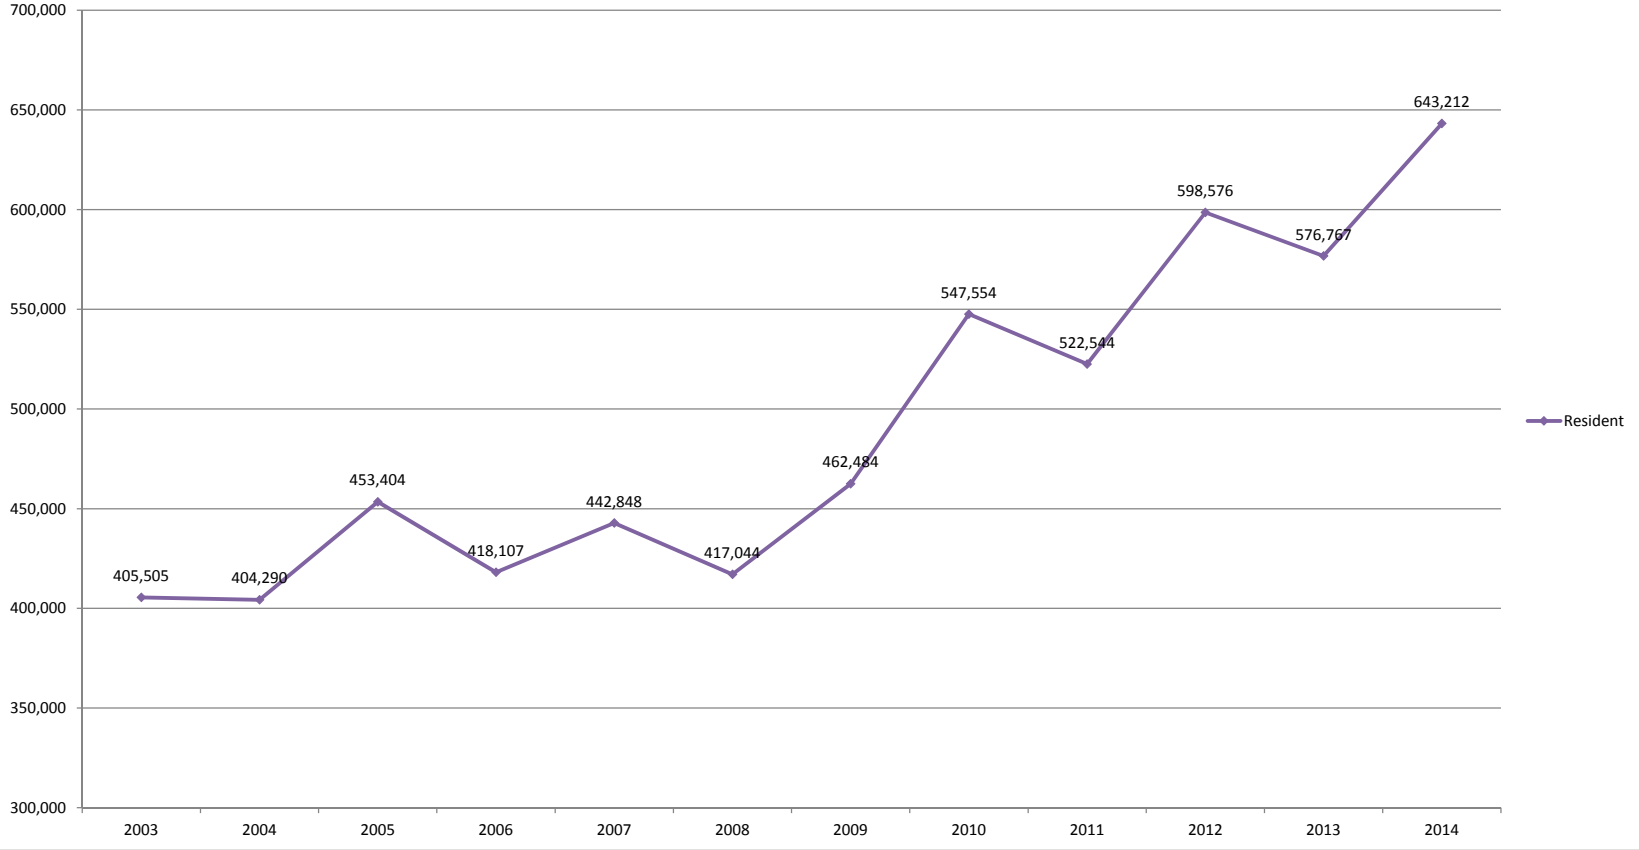

State Park Visitation Total (2003-2014)

State Park Visitation Total: Camping and Day Use (2003-2014)

State Park Visitation Total: Resident and Non-Resident (2003-2014)