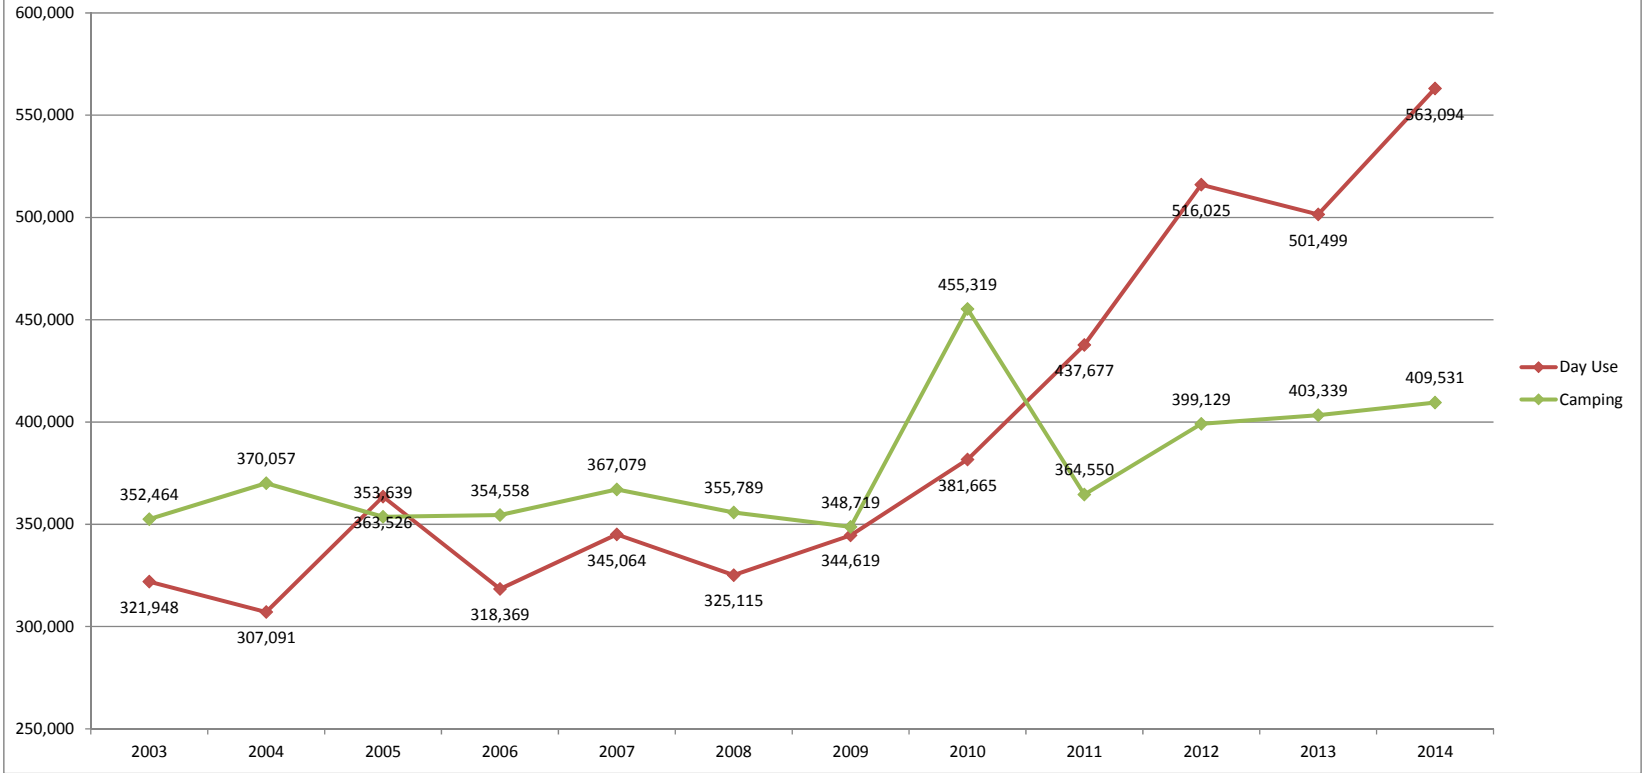

State Park Visitation Total (2003-2014)

State Park Visitation Total: Camping and Day Use (2003-2014)

State Park Visitation Total: Resident and Non-Resident (2003-2014)