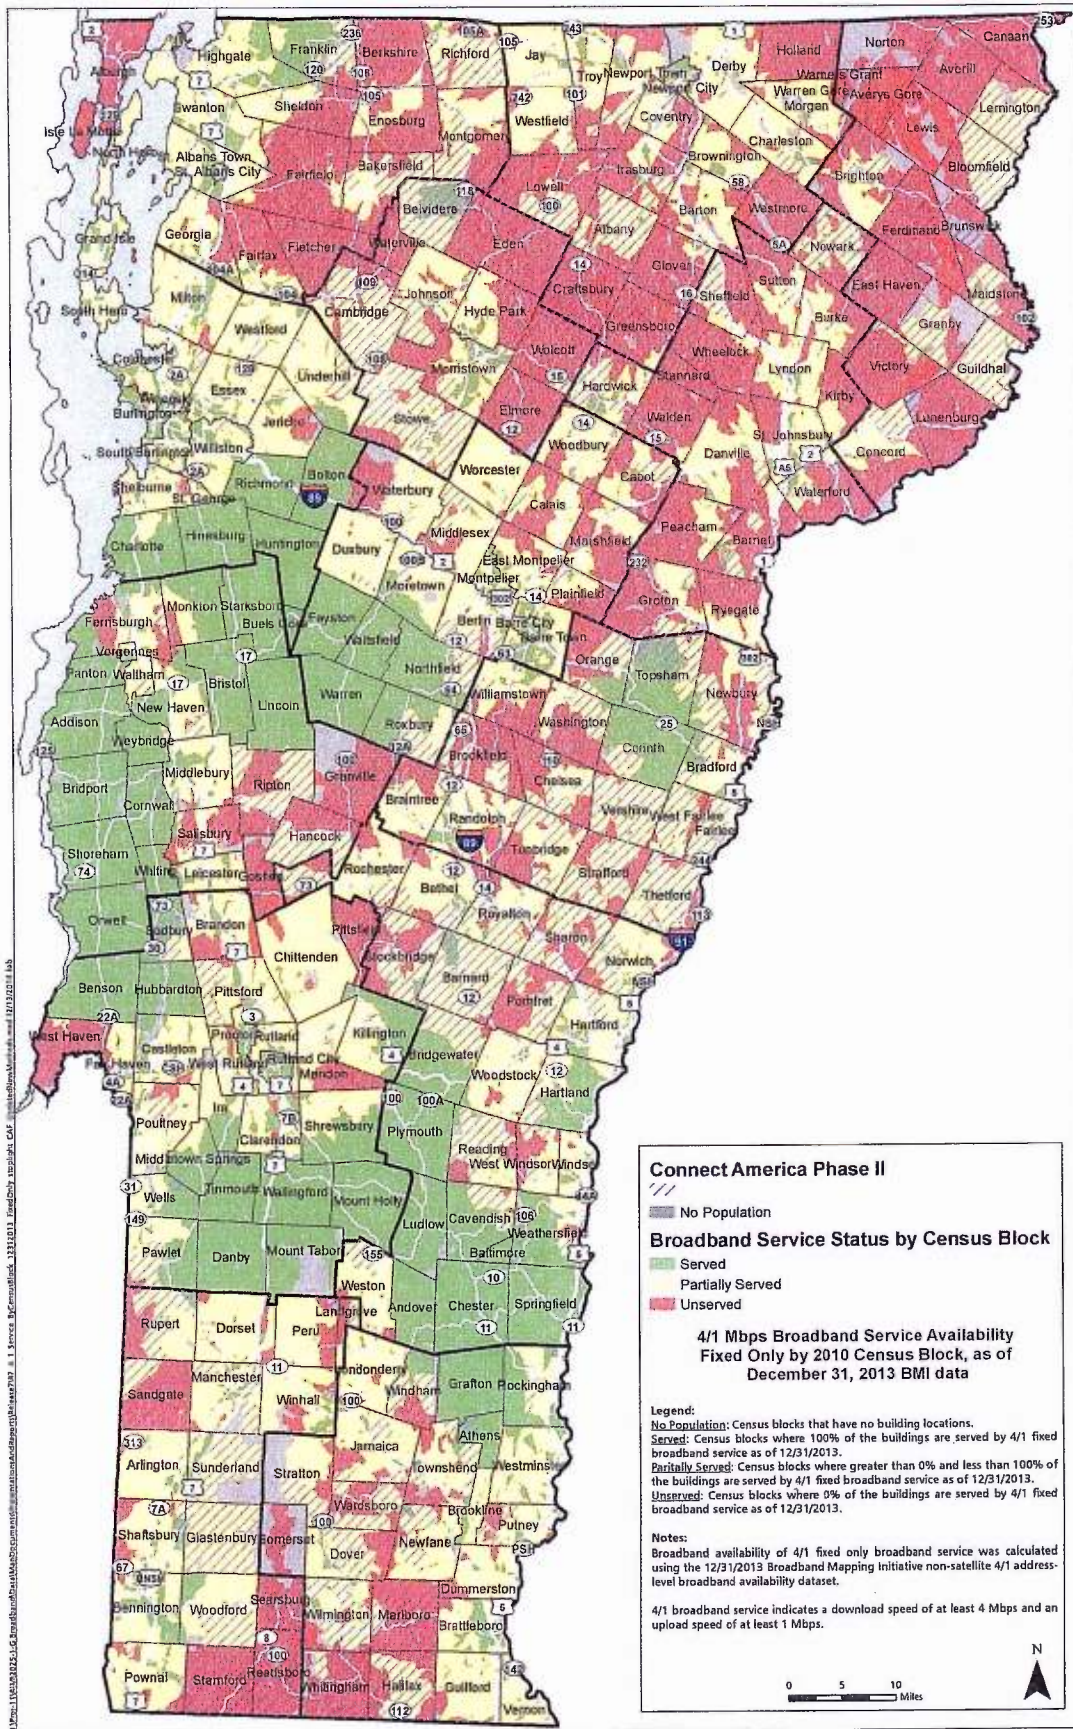

**4/1 Mbps Percent Broadband Availability With Fixed Only Service
Release 7**