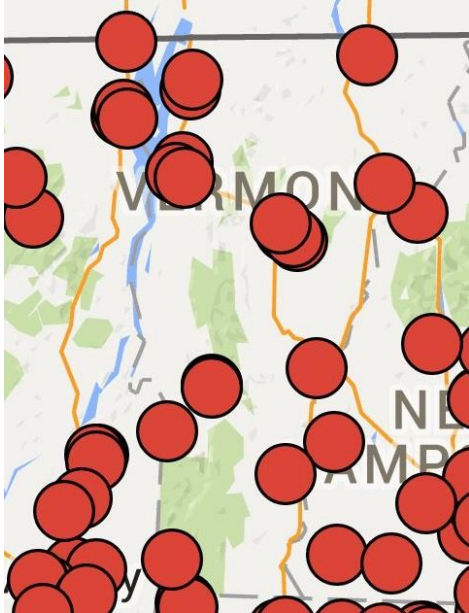

Ignition Interlocks Separate Drinking from Driving in Vermont

Drunk driving (.08 BAC) starts stopped with an interlock	.025 BAC or greater starts stopped with an interlock
6,095	31,625

Source: Smart Start, LMG, Intoxalock from July 1, 2011 to November 30, 2015

Vermont Ignition Interlock Installation Locations

At least forty-five manufacturers provide devices at over 17 state certified installation ignition interlock centers.

As of September 2014 there were 621 interlocks installed in Vermont.

Find out more about these interlock installation centers and more at madd.org/interlock.