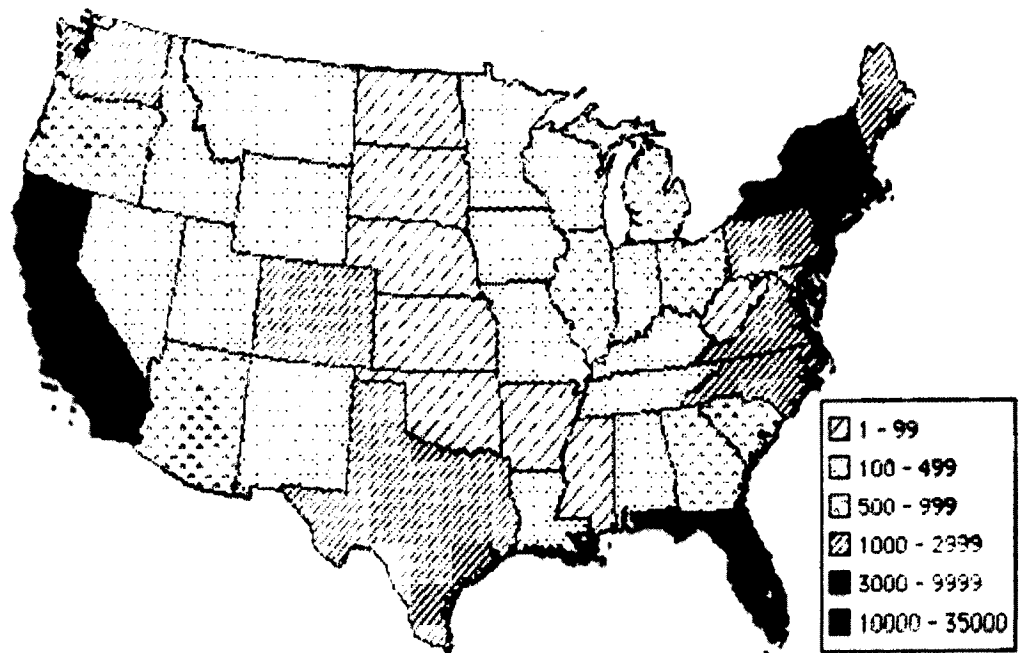

UVM Alumni

Our External Community: Alumni, Parents, and Friends

The community of UVM extends beyond the campus, throughout the city of Burlington, the state of Vermont, every state in the U.S., and 83 countries around the world. When the 2,131 undergraduate, graduate, and medical students in the class of 2014 graduated in May, they joined 105,168 members of the Alumni Association.

UVM has 107,299 alumni, of which 79% hold undergraduate degrees, 11% hold graduate degrees and 4% hold more than one degree from the University. UVM alumni in Vermont currently number 31,721. More than 53% live in the New England states while there are 805 who live in other countries.

Map does not include Alaska (100- 499) or Hawaii (100-499)