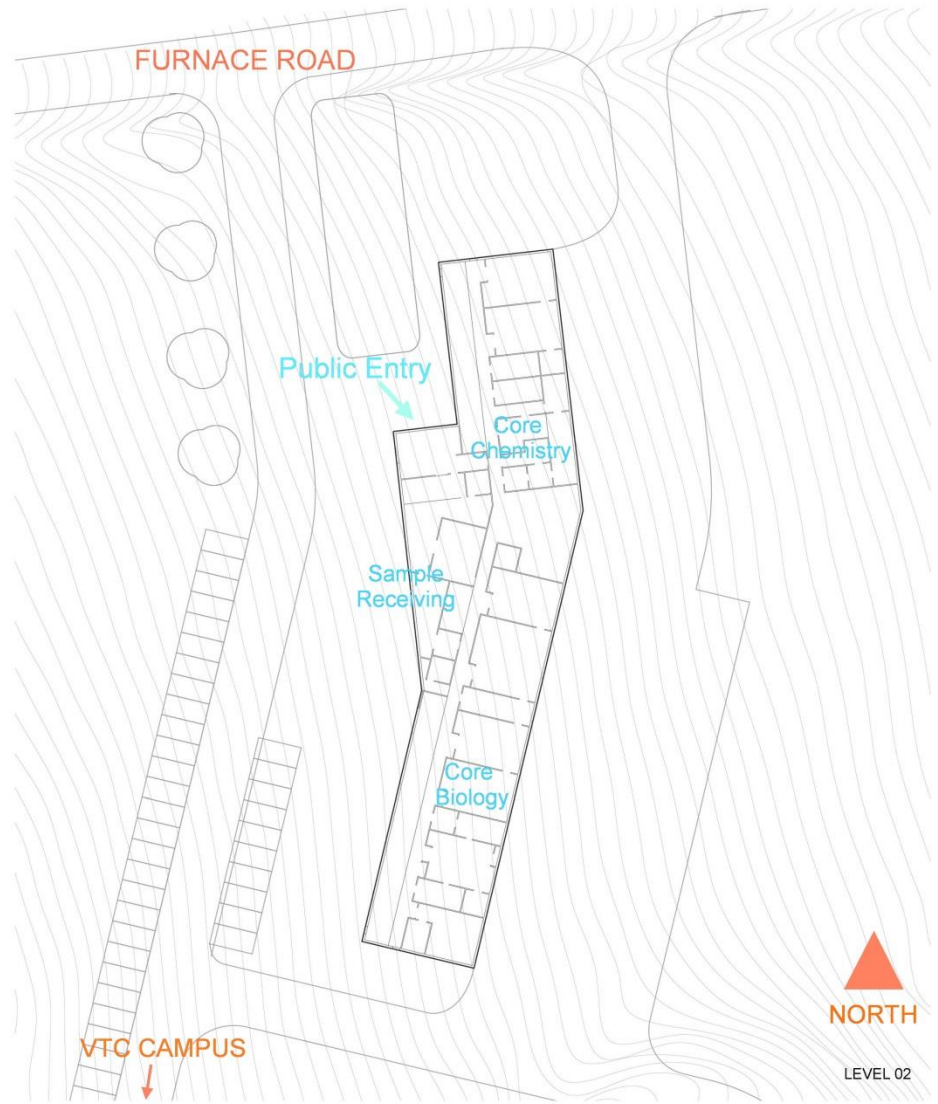

VERMONT AGRICULTURE & ENVIRONMENTAL LABORATORY

LEGISLATIVE
PRESENTATION
2015 LEGISLATIVE SESSION

Conceptual floor plans

Lower Level

Upper Level

Site Concept