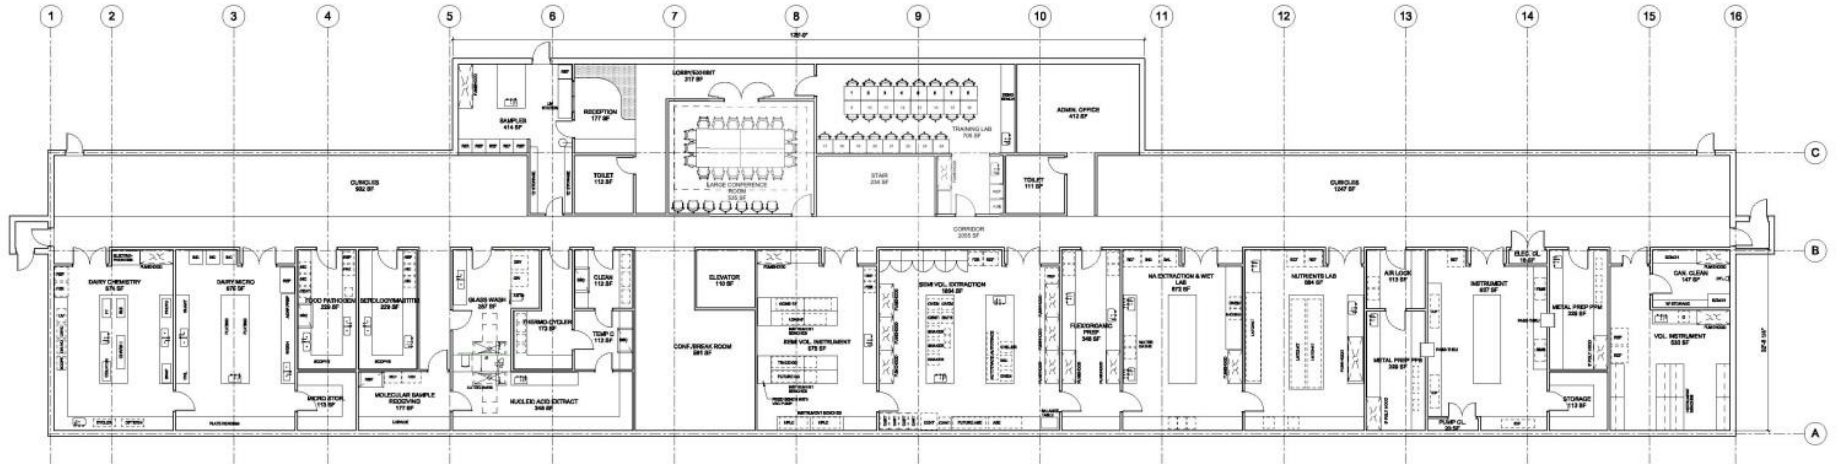

VERMONT AGRICULTURE & ENVIRONMENTAL LABORATORY

LEGISLATIVE
PRESENTATION
2015 LEGISLATIVE SESSION

Conceptual floor plans

Lower Level

Upper Level

Site Concept