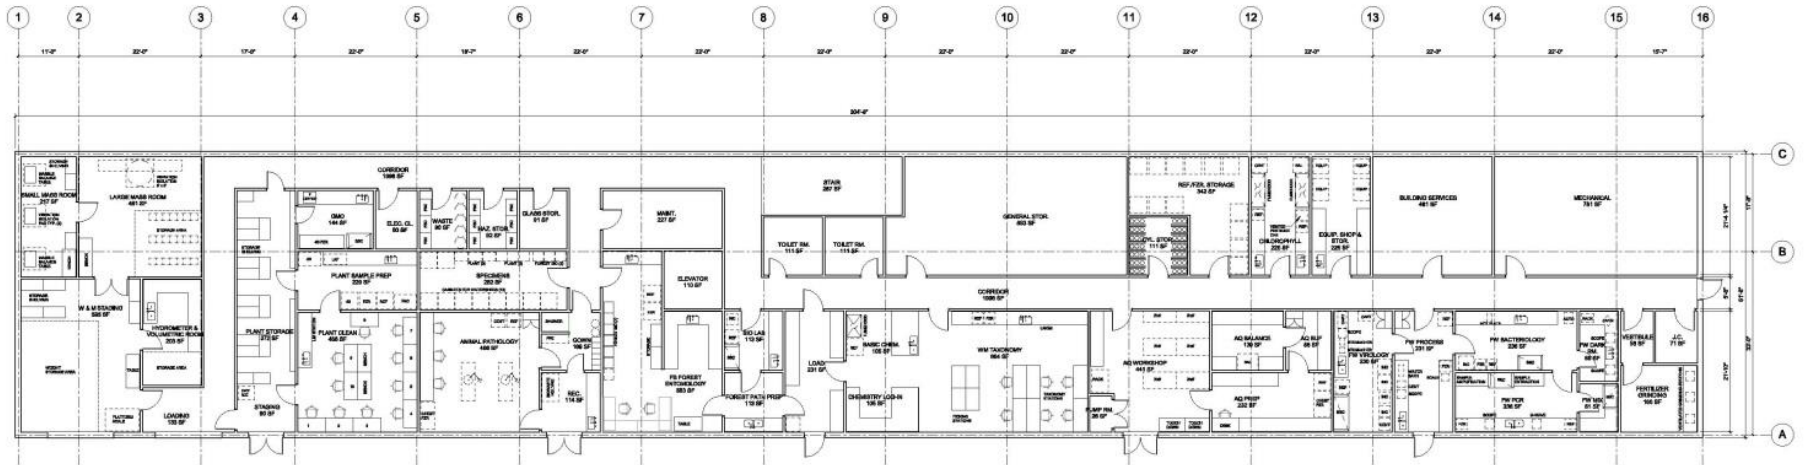

VERMONT AGRICULTURE & ENVIRONMENTAL LABORATORY

LEGISLATIVE
PRESENTATION
2015 LEGISLATIVE SESSION

Conceptual floor plans

Lower Level

Upper Level

Site Concept