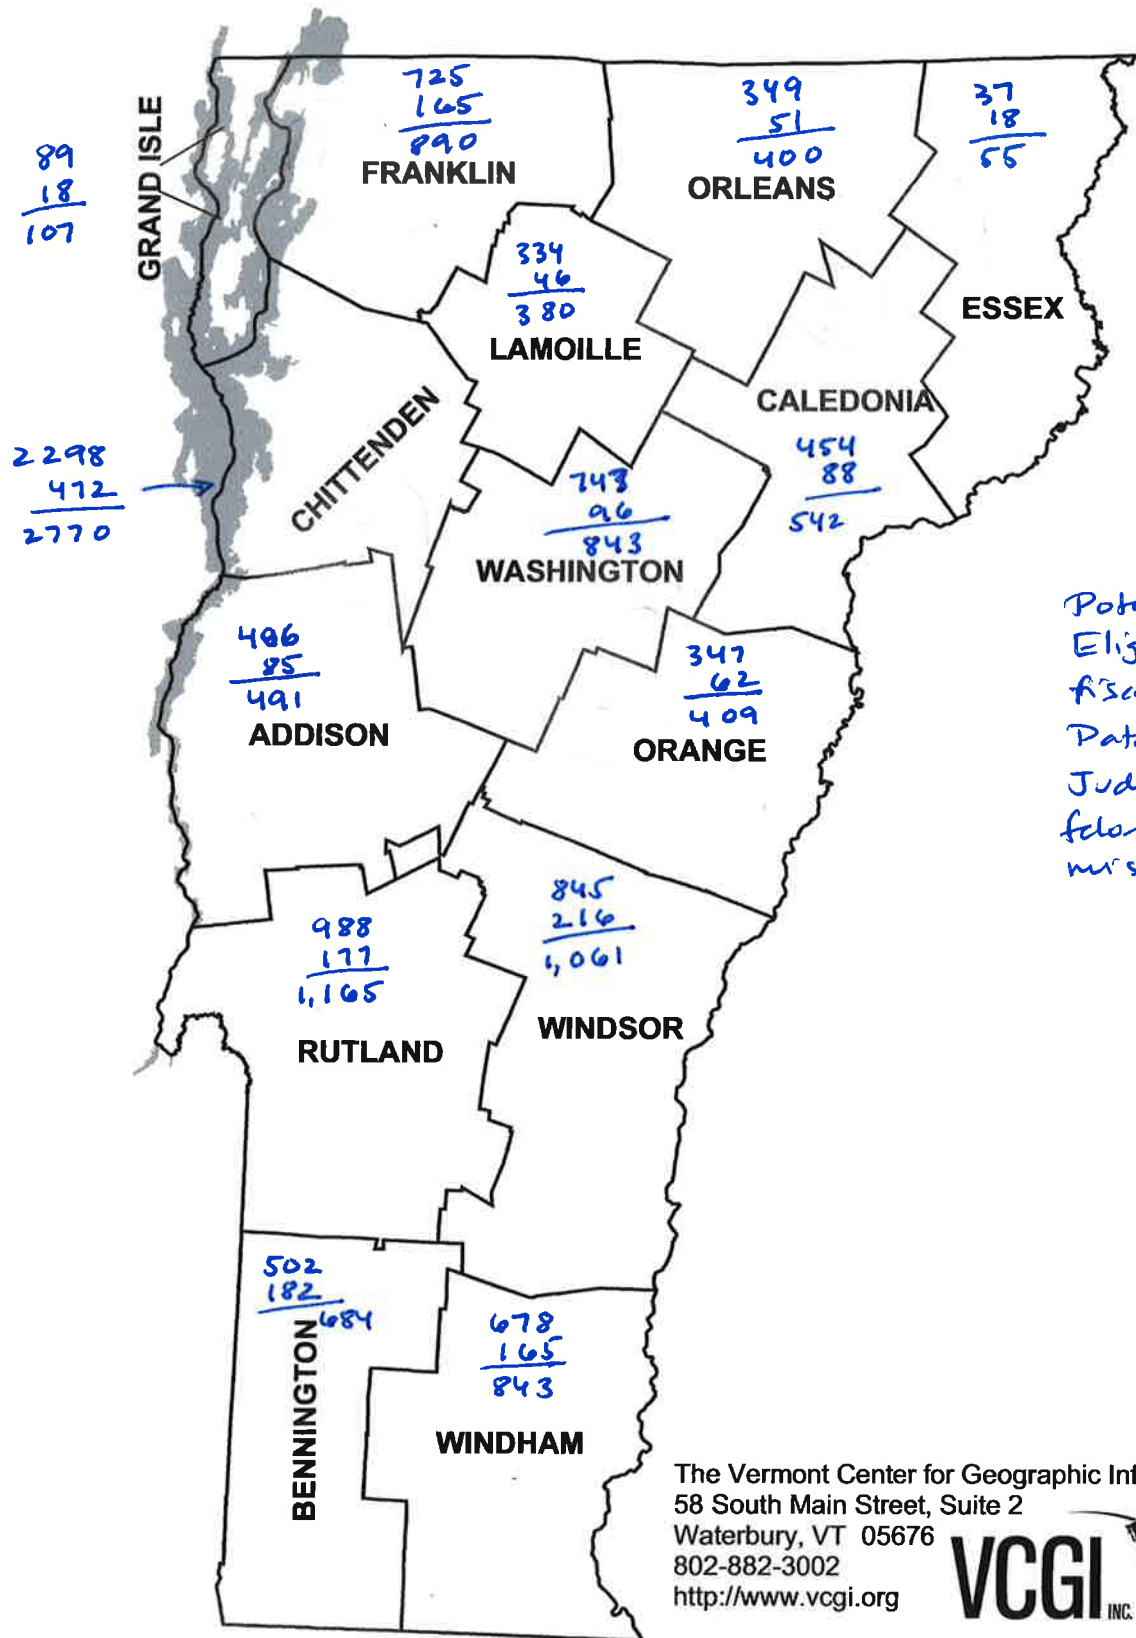

Vermont County Boundaries

Potential Eligible Arrests
 Fiscal year 2014
 Data from
 Judicial database
 felonies +
 misdemeanors.

The Vermont Center for Geographic Information
 58 South Main Street, Suite 2
 Waterbury, VT 05676
 802-882-3002
<http://www.vcgi.org>