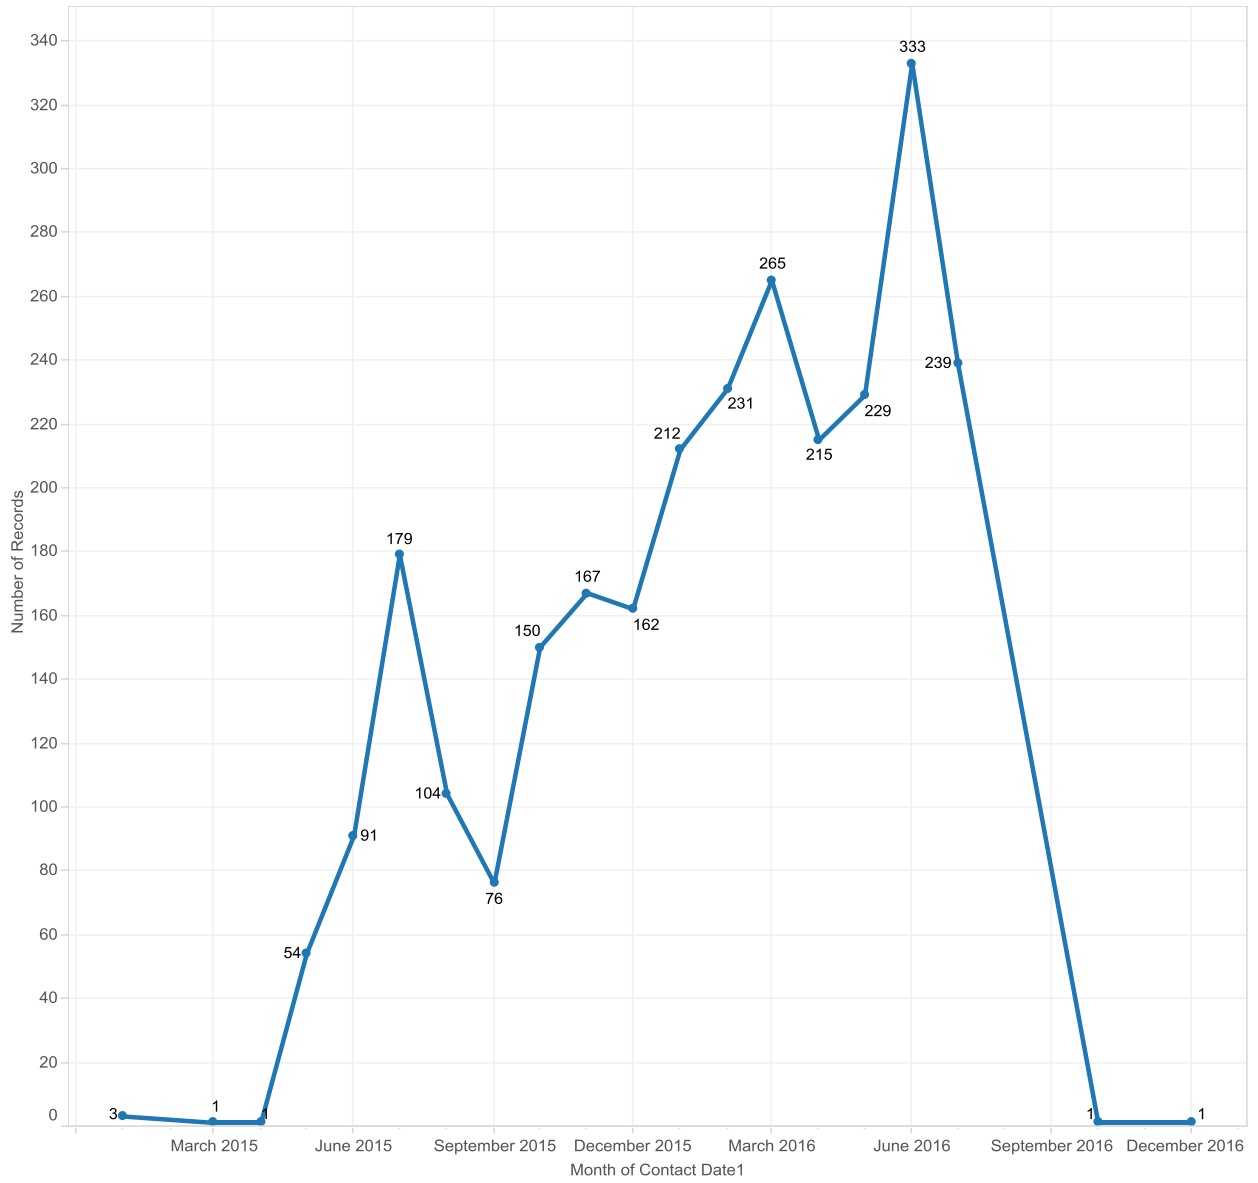

## Attempted Contacts by Month and Year

Attempted contact or contacted 3,097 defendants.

### SASA Score by County

Incident Cou..	SASAHigh			Grand T..
	SA High	SA Med	SA Low	
Windham	11	5	7	23
Chittenden	263	47	149	459
Caledonia	38	8	28	74
Bennington	18	4	19	41
Lamoille	17	7	19	43
Windsor	22	9	18	49
Addison	4	1	1	6
Washington	32	11	23	66
Essex	6	1	4	11
Franklin	10		9	19
Rutland	50	12	38	100
Shaftsbury	3	1		4
Grand Isle	1		2	3
BN			1	1
Manchester	1			1
Orange	1		2	3
Orleans	6	2	9	17
Pownal		1		1
Rockingham			1	1
Rupert		1		1
St. Johnsbury	1			1
Grand Total	484	110	330	924