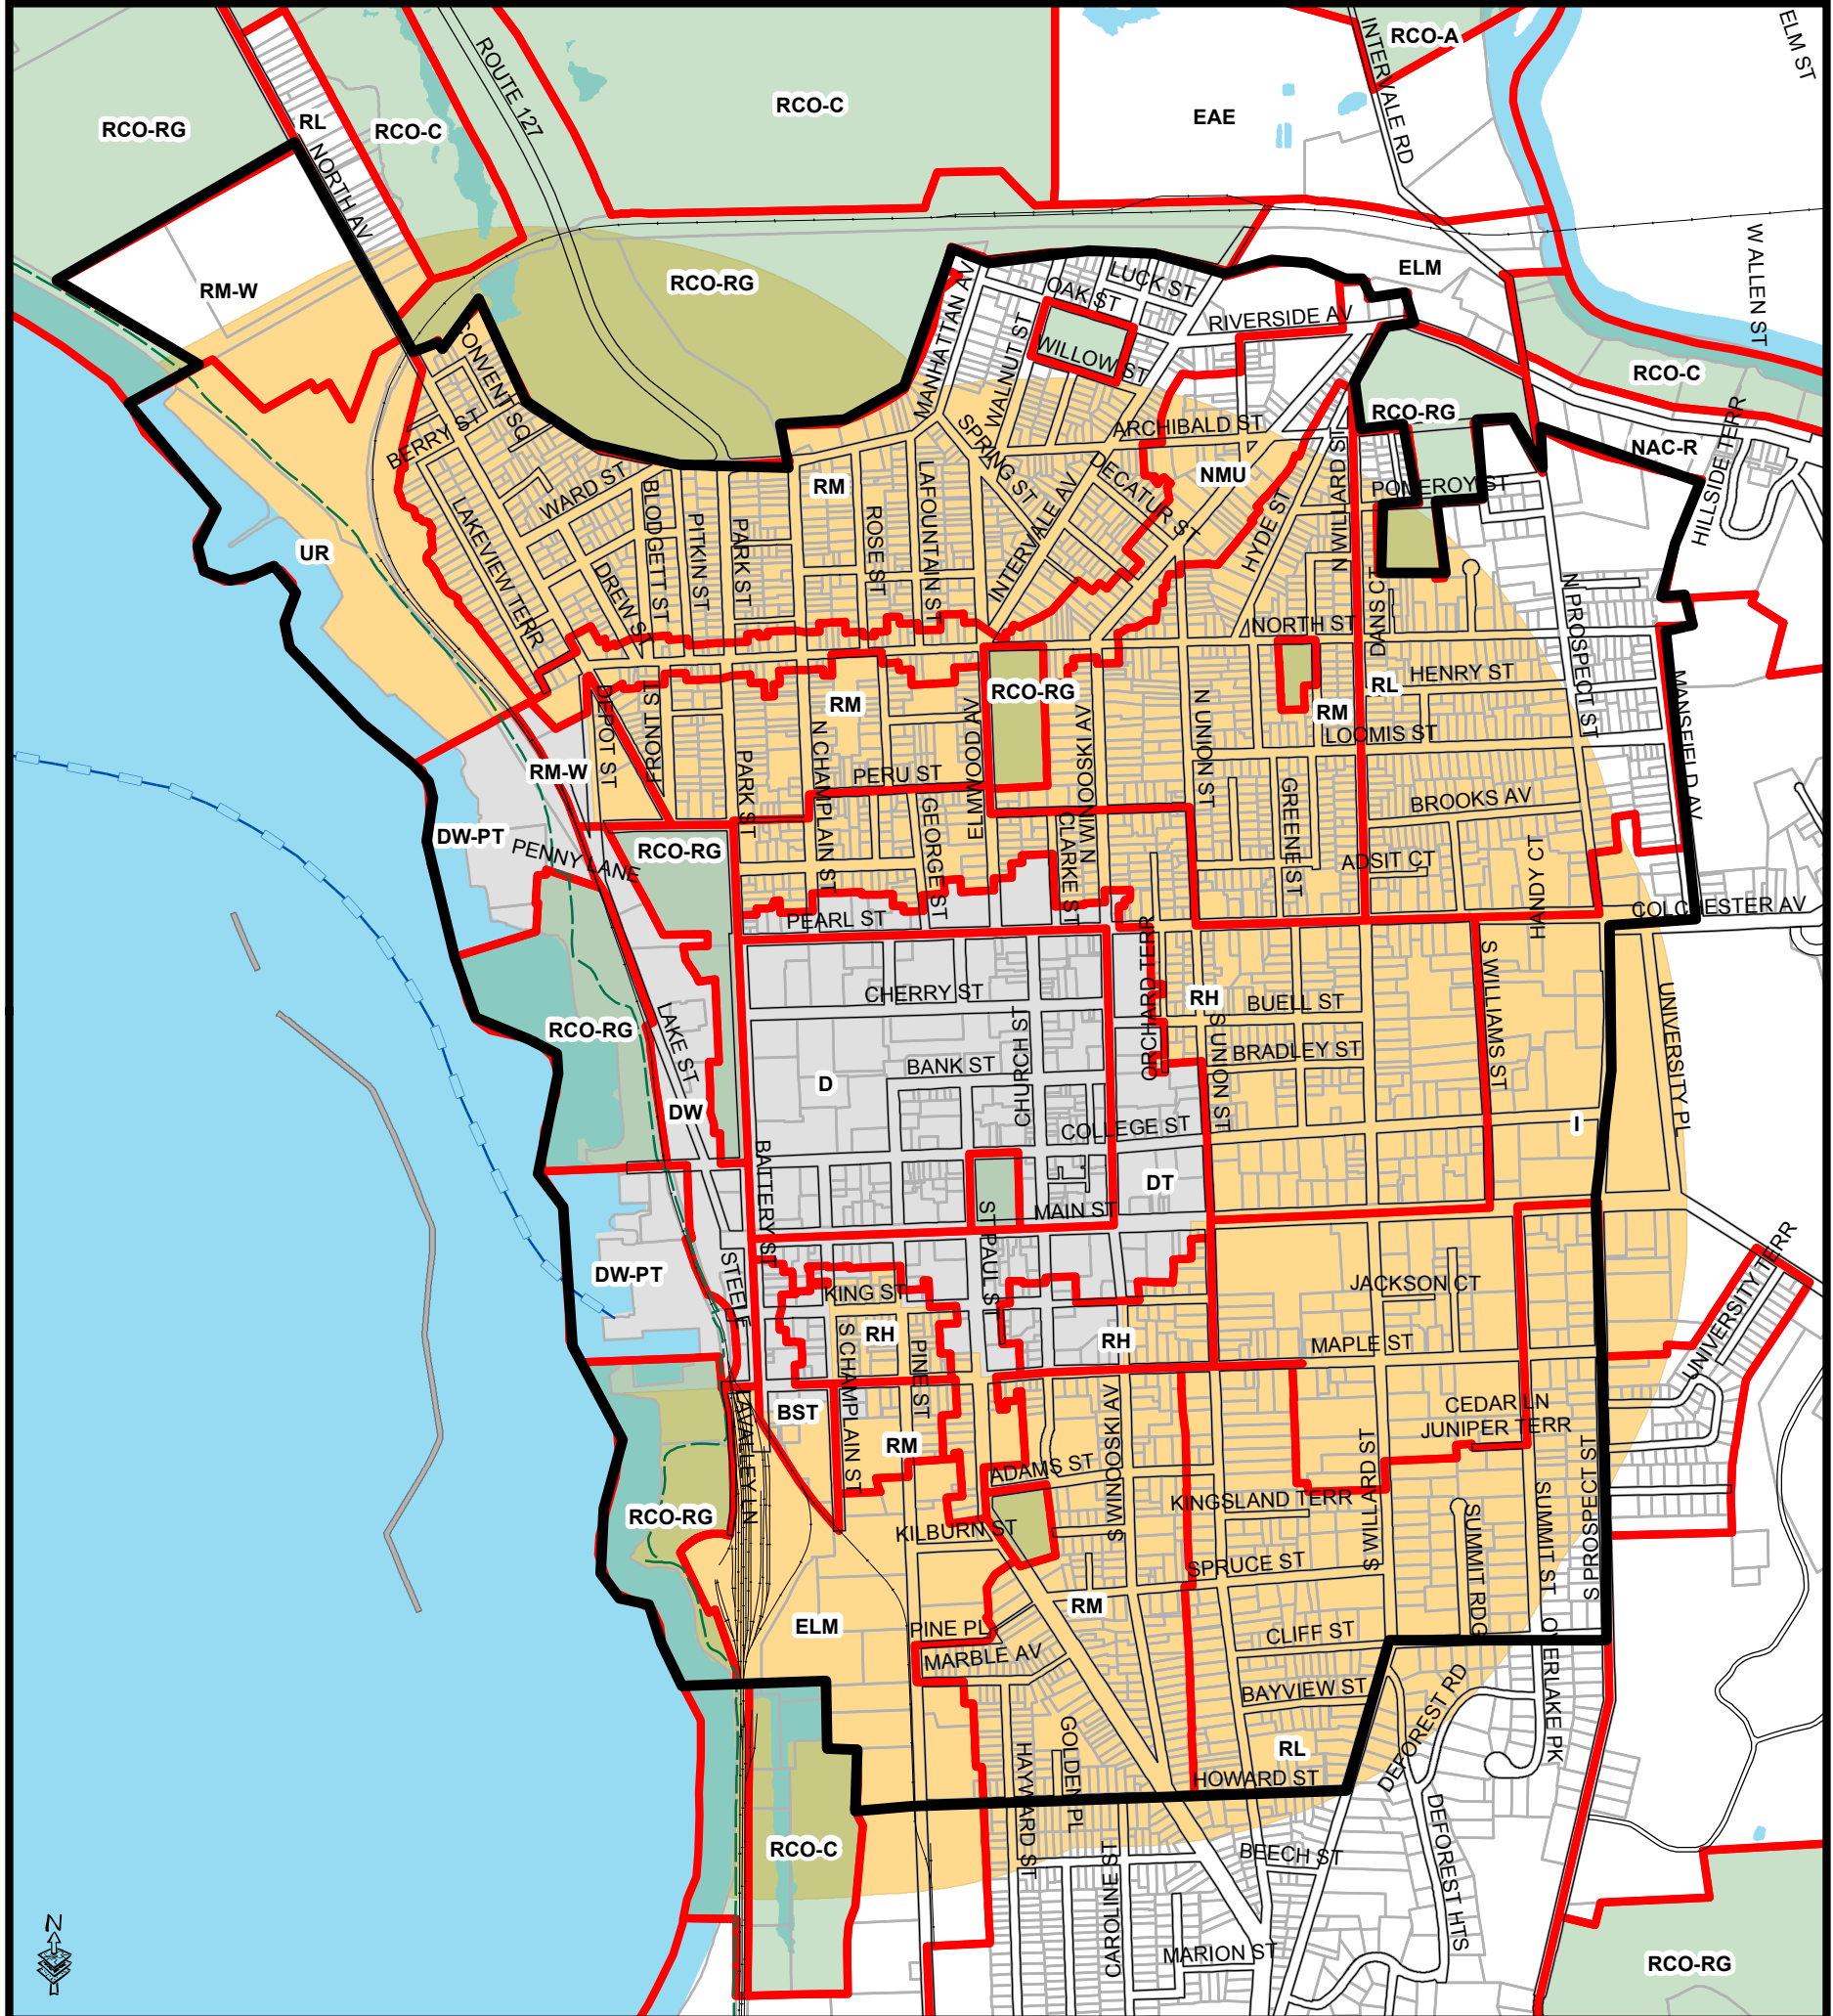

City of Burlington Proposed Designated Neighborhood Development Area

Map prepared by the
Burlington Dept. of Planning & Zoning
January 2014

Legend

- Designated Downtown Development District
- 0.5 Mile from Downtown
- Zoning District Boundary