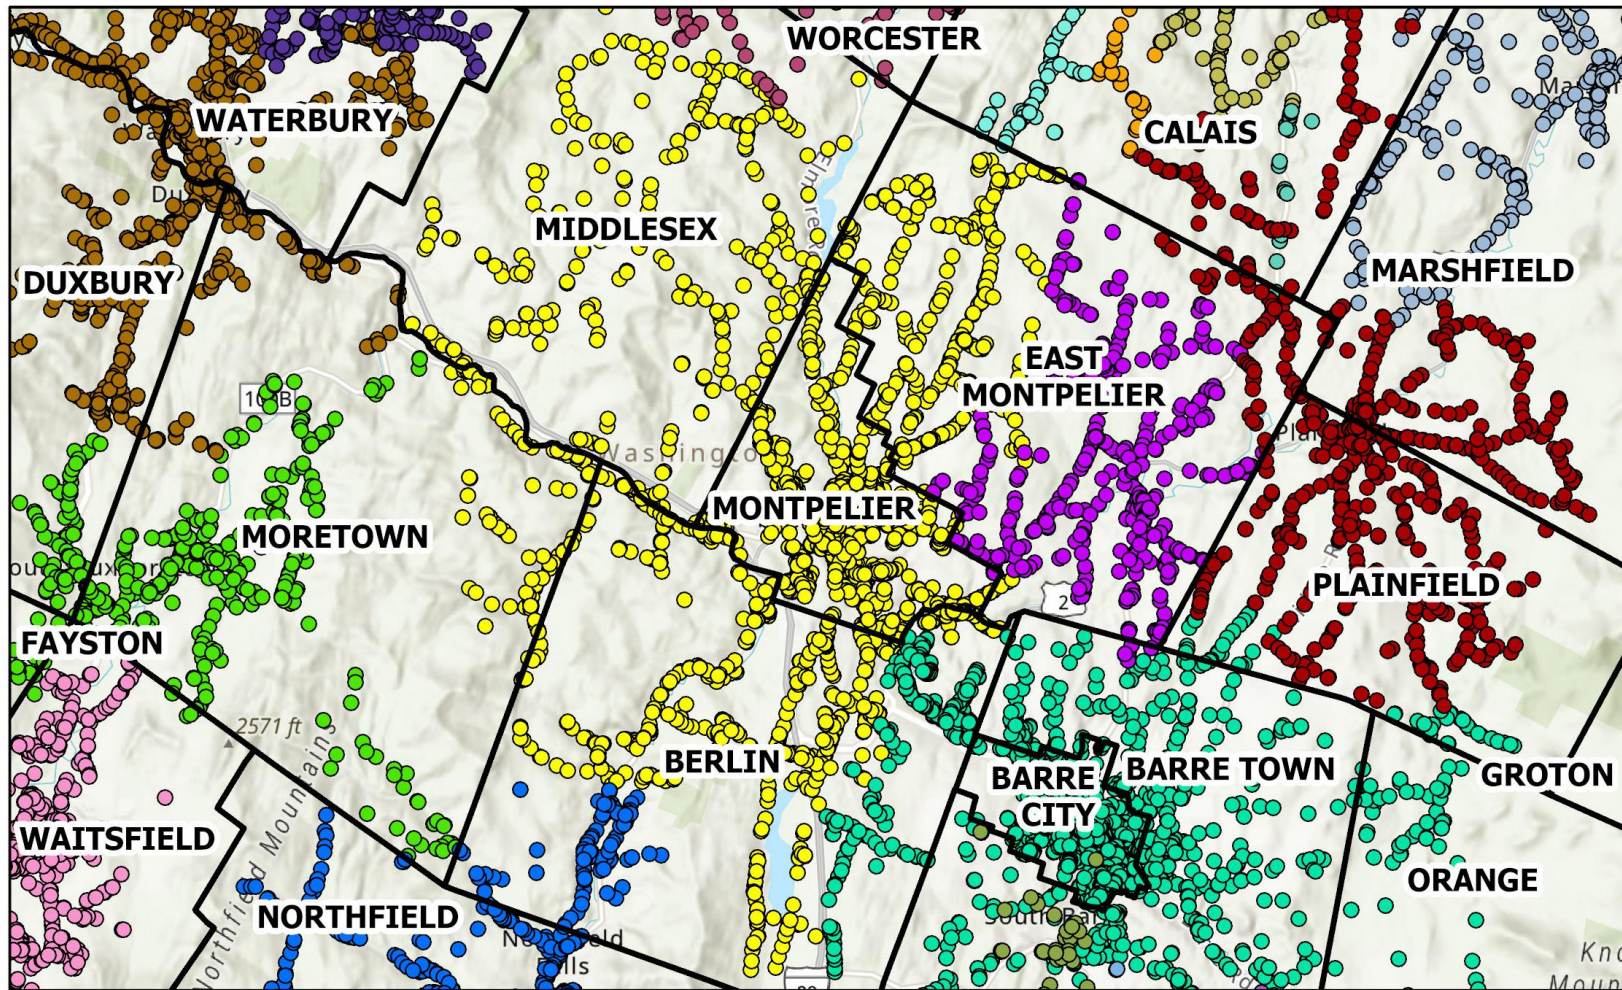

Points colored by USPS-provided town (and corresponding with 5-digit Zip):

- | | | | |
|---------------|-------------------|--------------------|--------------------|
| ● ADAMANT | ● EAST MONTPELIER | ● NORTH MONTPELIER | ● WATERBURY |
| ● BARRE | ● GRANITEVILLE | ● NORTHFIELD | ● WATERBURY CENTER |
| ● CALAIS | ● MARSHFIELD | ● PLAINFIELD | ● WORCESTER |
| ● EAST BARRE | ● MONTPELIER | ● SOUTH BARRE | |
| ● EAST CALAIS | ● MORETOWN | ● WAITSFIELD | |

Points colored by geocoded town (derived from 9-digit Zip):