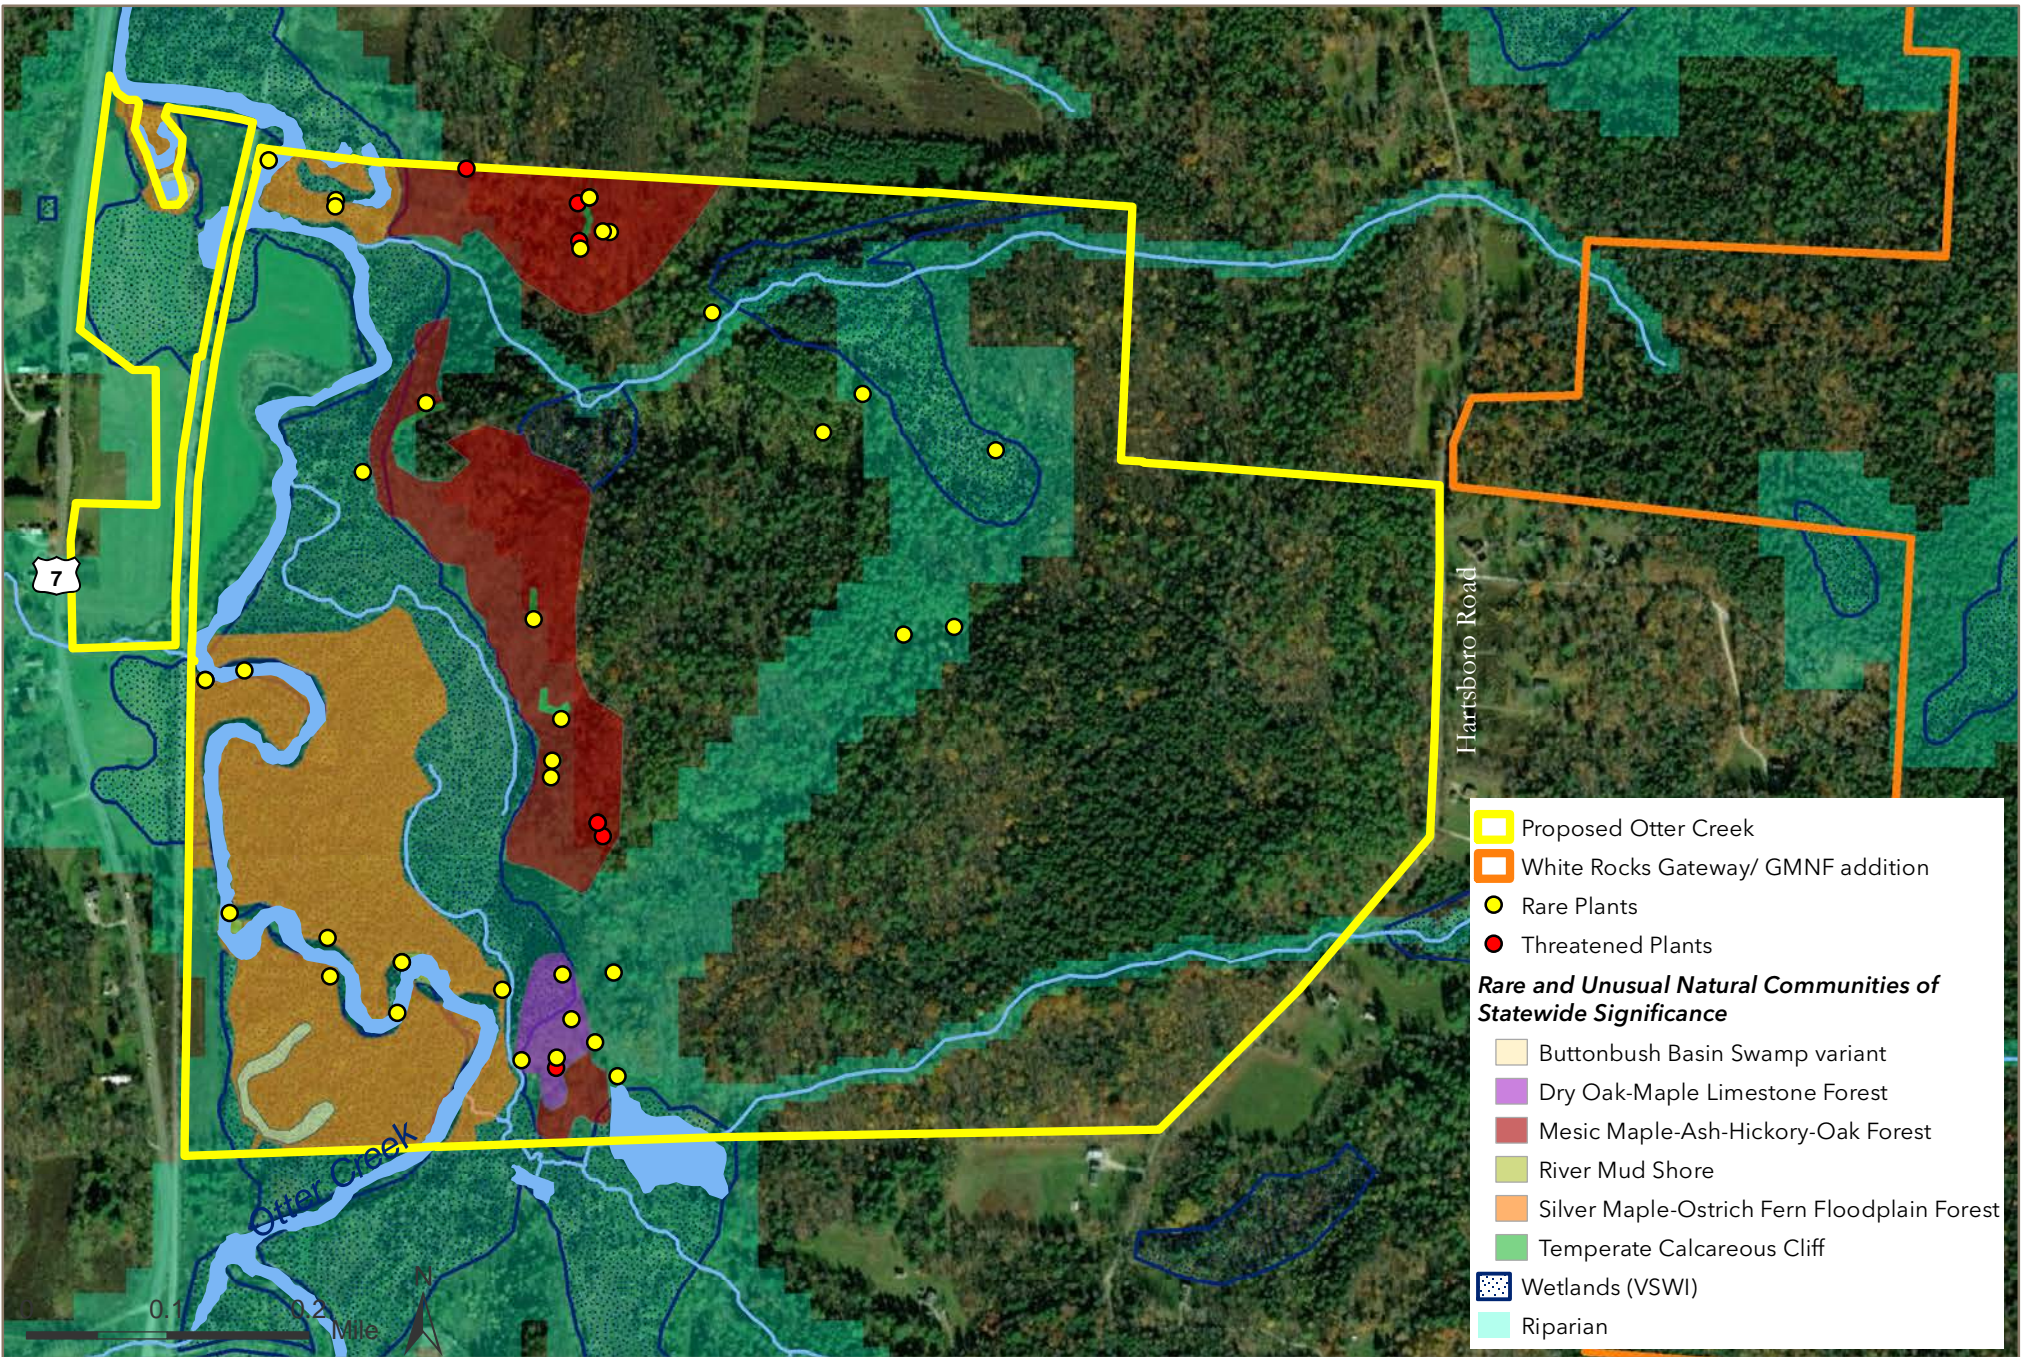

Expansion of Otter Creek WMA

Wallingford, VT

February 4, 2022

White Rocks Gateway & Otter Creek WMA

Wallingford, VT

April 4, 2021

Proposed Otter Creek Wildlife Management Area Natural Resources

Wallingford, VT

November 21, 2021

THE TRUST
FOR
PUBLIC
LAND