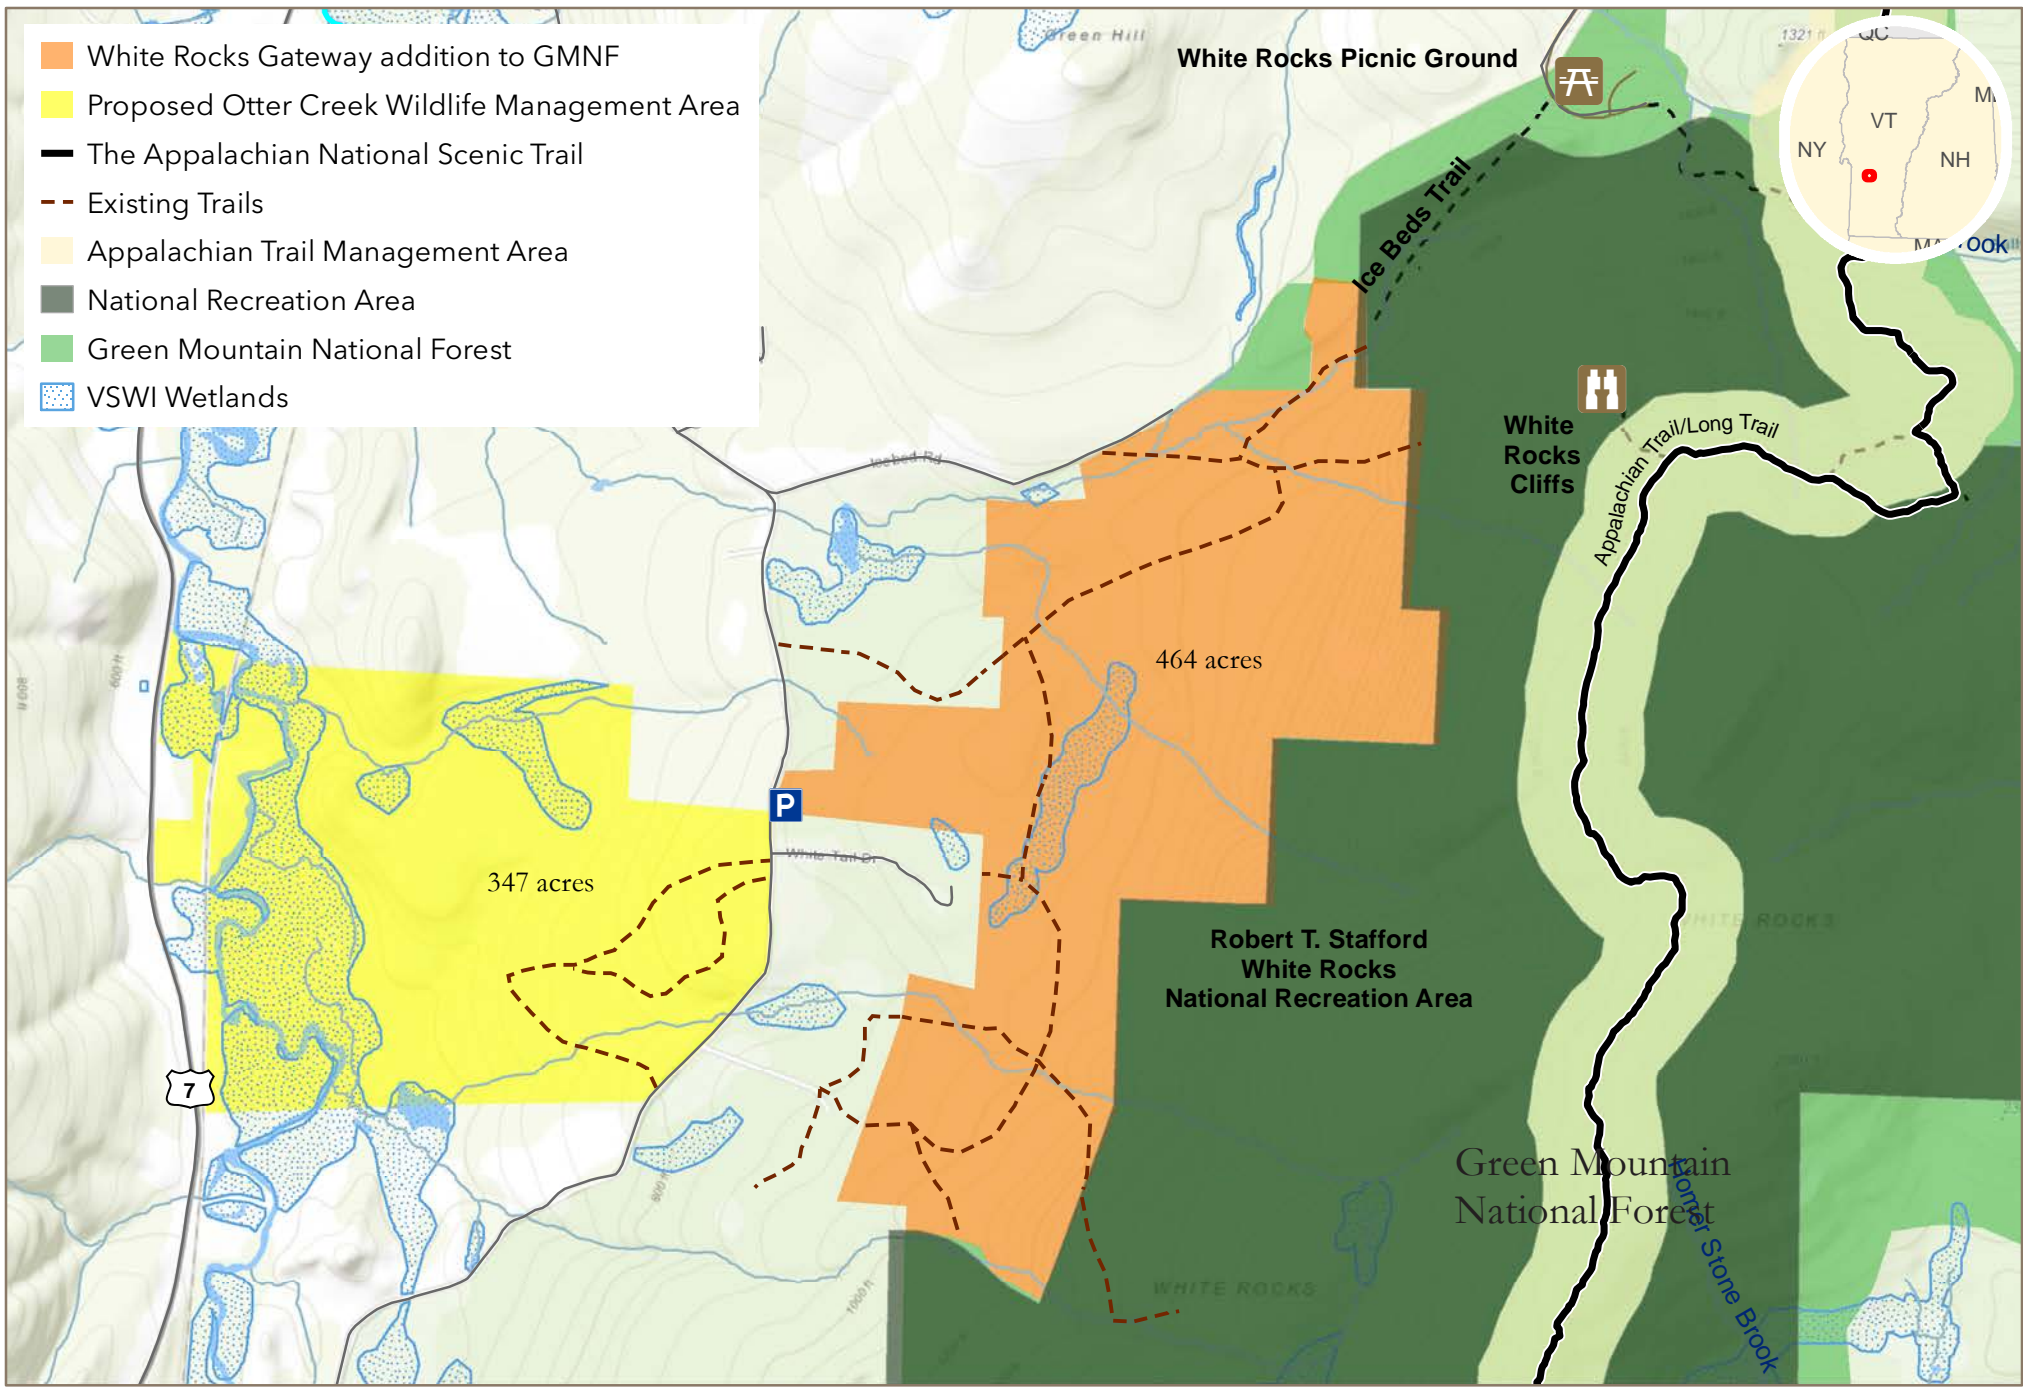

Expansion of Otter Creek WMA

Wallingford, VT

February 4, 2022

White Rocks Gateway & Otter Creek WMA

Wallingford, VT

April 4, 2021

Proposed Otter Creek Wildlife Management Area Natural Resources

Wallingford, VT

November 21, 2021

THE TRUST
FOR
PUBLIC
LAND