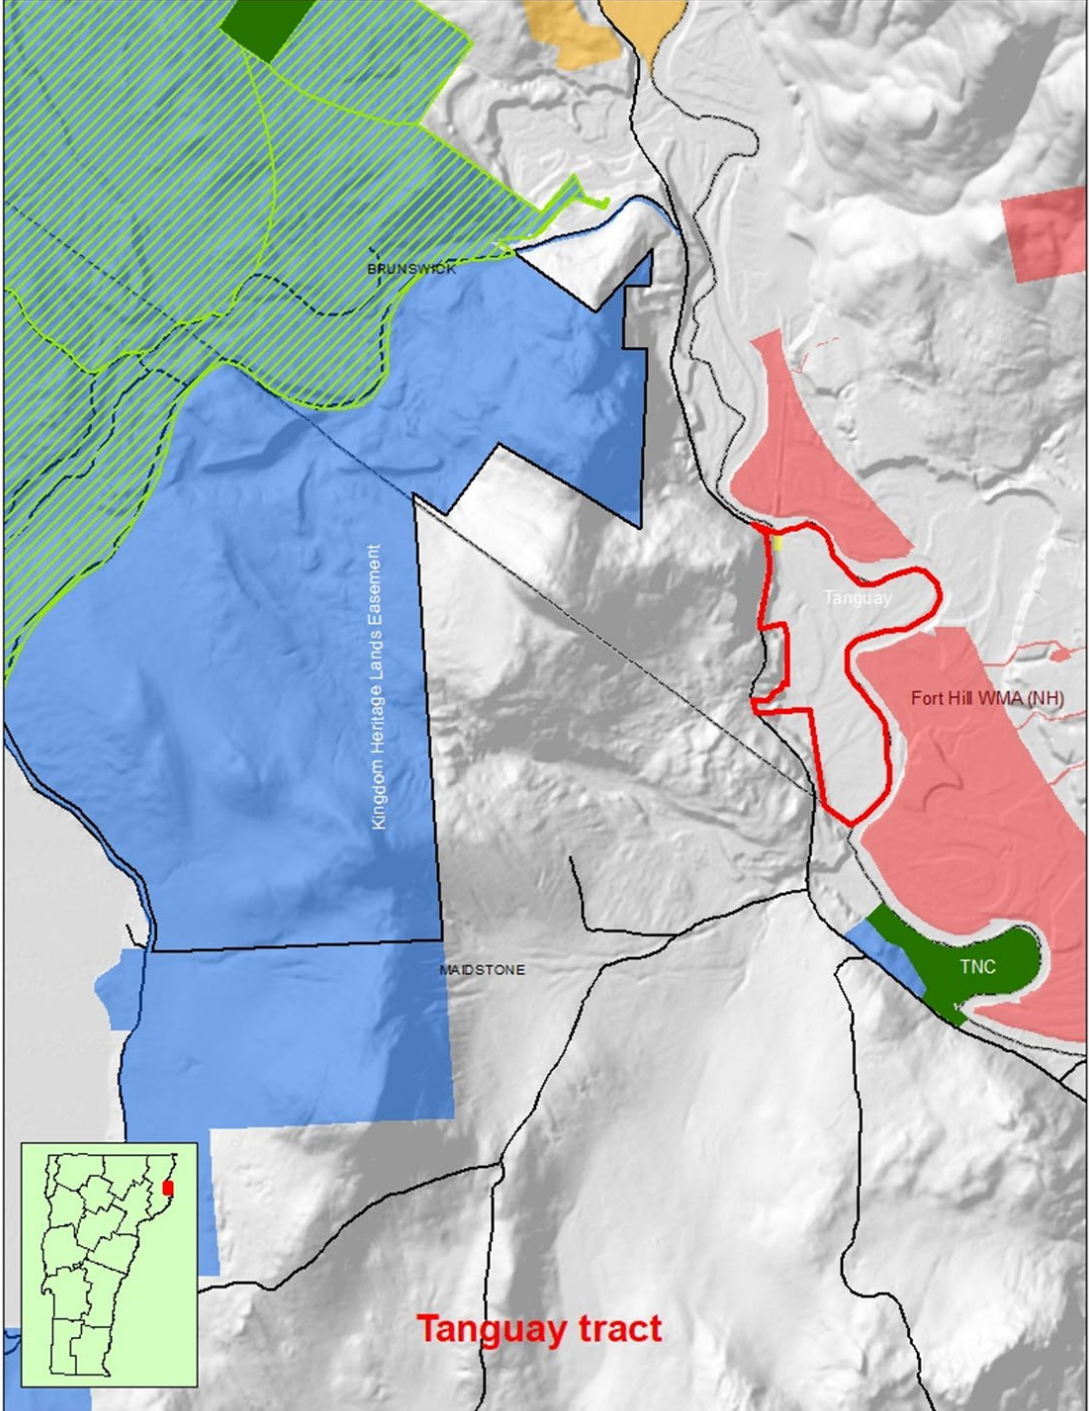

# Tanguay Farm Retirement

---

Brunswick, Vermont

**182 acres**

**2 miles of frontage on the Connecticut River**

**Existing canoe campsite**

**Experiences multiple annual flooding episodes**