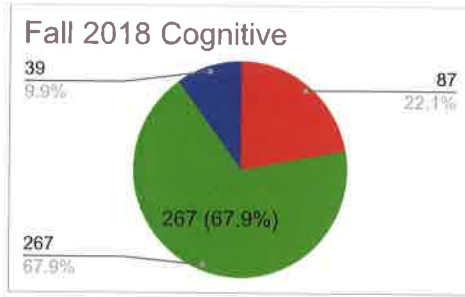

Covid - No Data

Preschool TS Gold Language Scores

Addison Central, Addison Northwest, and Mount Abraham USD PreK Students

Covid - No Data

Preschool TS Gold Cognitive Scores

Addison Central, Addison Northwest, and Mount Abraham USD PreK Students