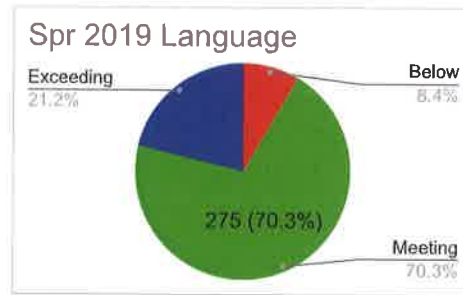

Preschool TS Gold Language Scores

Addison Central, Addison Northwest, and Mount Abraham USD PreK Students

Covid - No Data