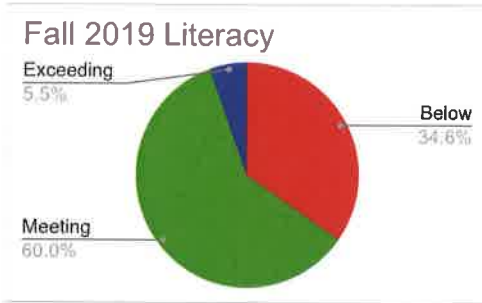

Preschool TS Gold Literacy Scores

Addison Central, Addison Northwest, and Mount Abraham USD PreK Students

Covid - No Data