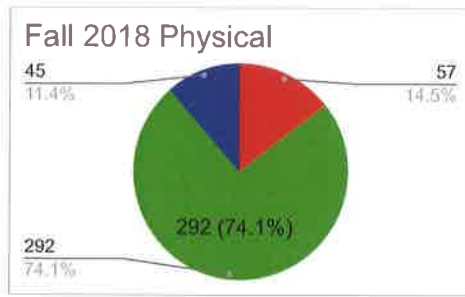

TS Gold Social-Emotional Scores

Addison Central, Addison Northwest, and Mount Abraham USD PreK Students

Preschool TS Gold Physical Scores

Addison Central, Addison Northwest, and Mount Abraham USD PreK Students