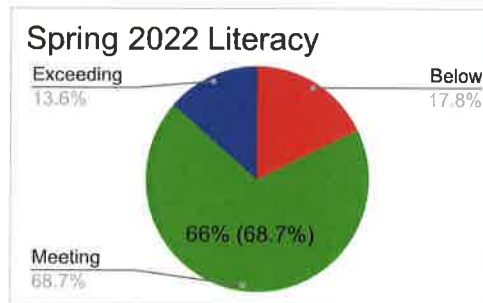

Covid - No Data

Preschool TS Gold Literacy Scores

Addison Central, Addison Northwest, and Mount Abraham USD PreK Students

Covid - No Data

TS Gold Math Scores

Addison Central, Addison Northwest, and Mount Abraham USD PreK Students