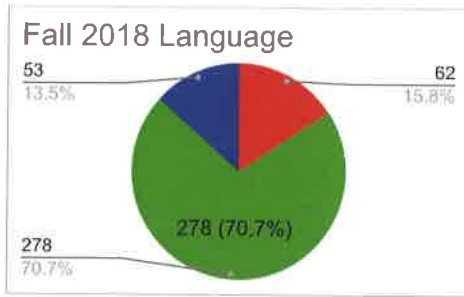

Preschool TS Gold Language Scores

Addison Central, Addison Northwest, and Mount Abraham USD PreK Students

Covid - No Data