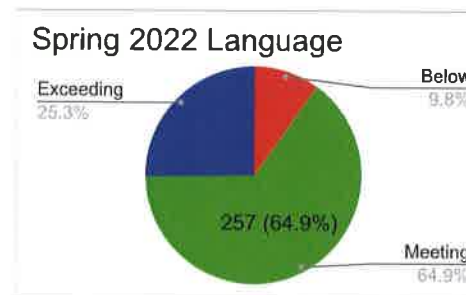

Covid - No Data

Preschool TS Gold Language Scores

Addison Central, Addison Northwest, and Mount Abraham USD PreK Students

Covid - No Data

Preschool TS Gold Cognitive Scores

Addison Central, Addison Northwest, and Mount Abraham USD PreK Students