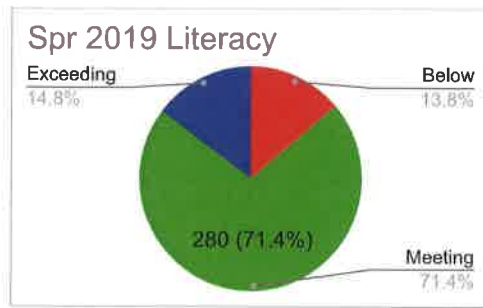

Preschool TS Gold Literacy Scores

Addison Central, Addison Northwest, and Mount Abraham USD PreK Students

Covid - No Data