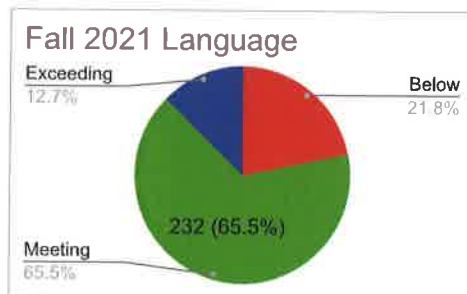

Covid - No Data

Preschool TS Gold Language Scores

Addison Central, Addison Northwest, and Mount Abraham USD PreK Students

Covid - No Data

Preschool TS Gold Cognitive Scores

Addison Central, Addison Northwest, and Mount Abraham USD PreK Students