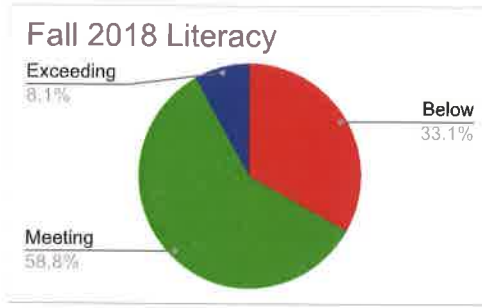

Preschool TS Gold Literacy Scores

Addison Central, Addison Northwest, and Mount Abraham USD PreK Students

Covid - No Data