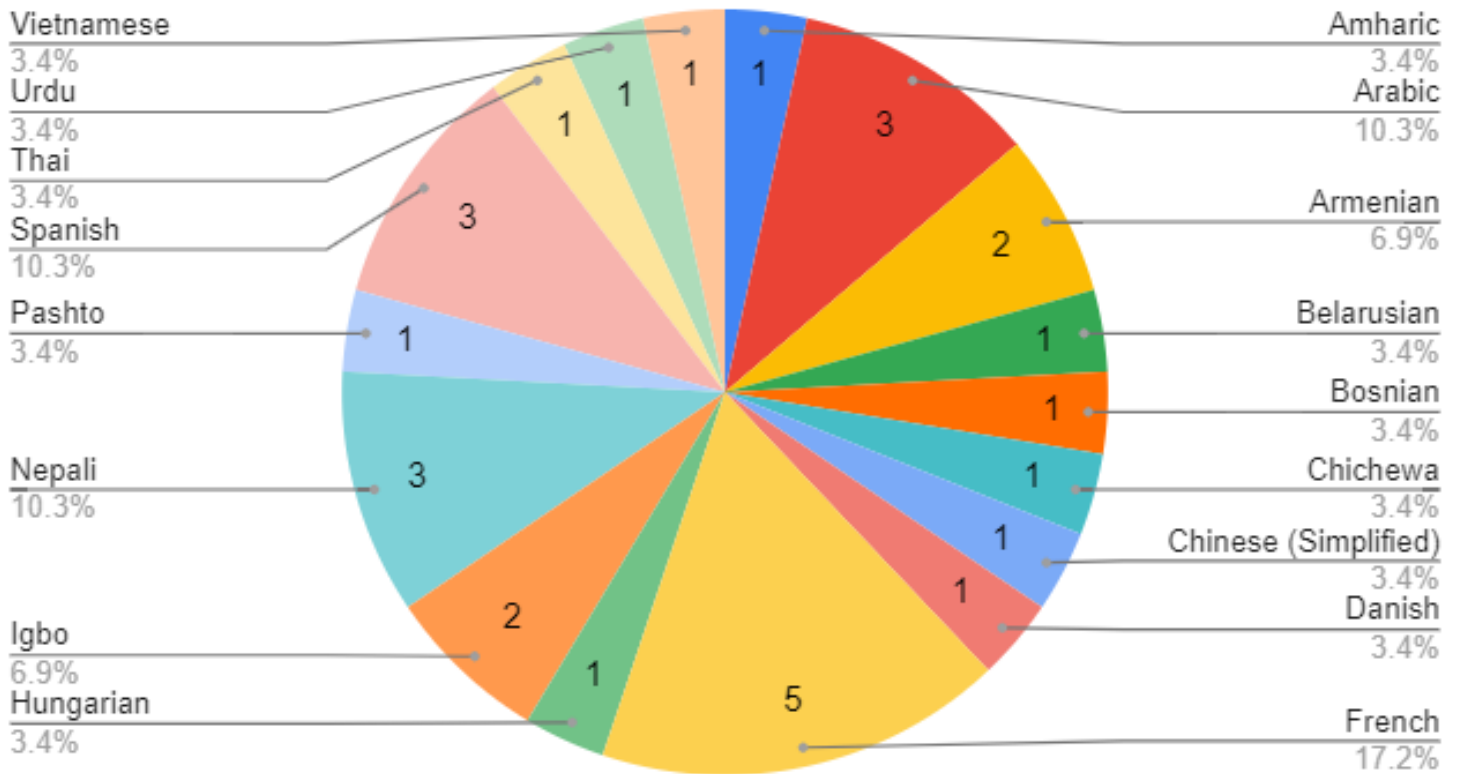

Are you of Hispanic, Latino, or Spanish Origin?
1,381 responses

What is your Racial Identity?

Individual Demographics

Do you prefer to do business in a language other than English?

1,368 responses

What is your primary language if not English?

Applicant Zip Codes

-  05401 (165)
-  05641 (82)
-  05301 (79)
-  05602 (74)
-  05452 (66)
-  05403 (60)
-  05408 (51)
-  05404 (47)
-  05753 (47)
-  05446 (45)
-  05661 (40)
-  05701 (38)
-  05478 (36)
-  05495 (32)
-  05819 (31)
-  05346 (29)
-  05201 (25)
-  05468 (25)
-  05676 (23)
-  05663 (22)