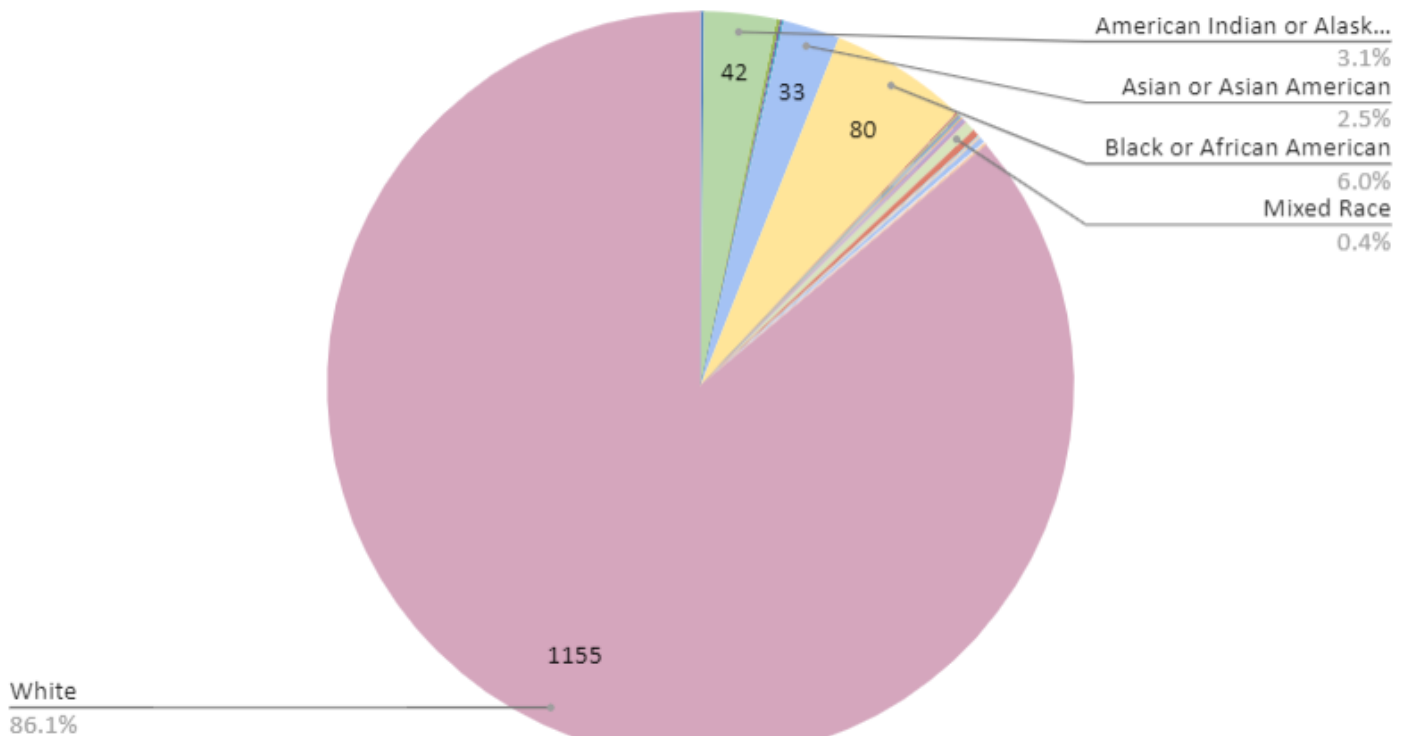

MileageSmart Demographics

Household Information

What is your annual combined household income?

How many people live in your household?

Individual Demographics

To which gender do you most identify?
1,373 responses

Are you of Hispanic, Latino, or Spanish Origin?
1,381 responses

What is your Racial Identity?

Individual Demographics

Do you prefer to do business in a language other than English?

1,368 responses

What is your primary language if not English?

Applicant Zip Codes

-  05401 (165)
-  05641 (82)
-  05301 (79)
-  05602 (74)
-  05452 (66)
-  05403 (60)
-  05408 (51)
-  05404 (47)
-  05753 (47)
-  05446 (45)
-  05661 (40)
-  05701 (38)
-  05478 (36)
-  05495 (32)
-  05819 (31)
-  05346 (29)
-  05201 (25)
-  05468 (25)
-  05676 (23)
-  05663 (22)