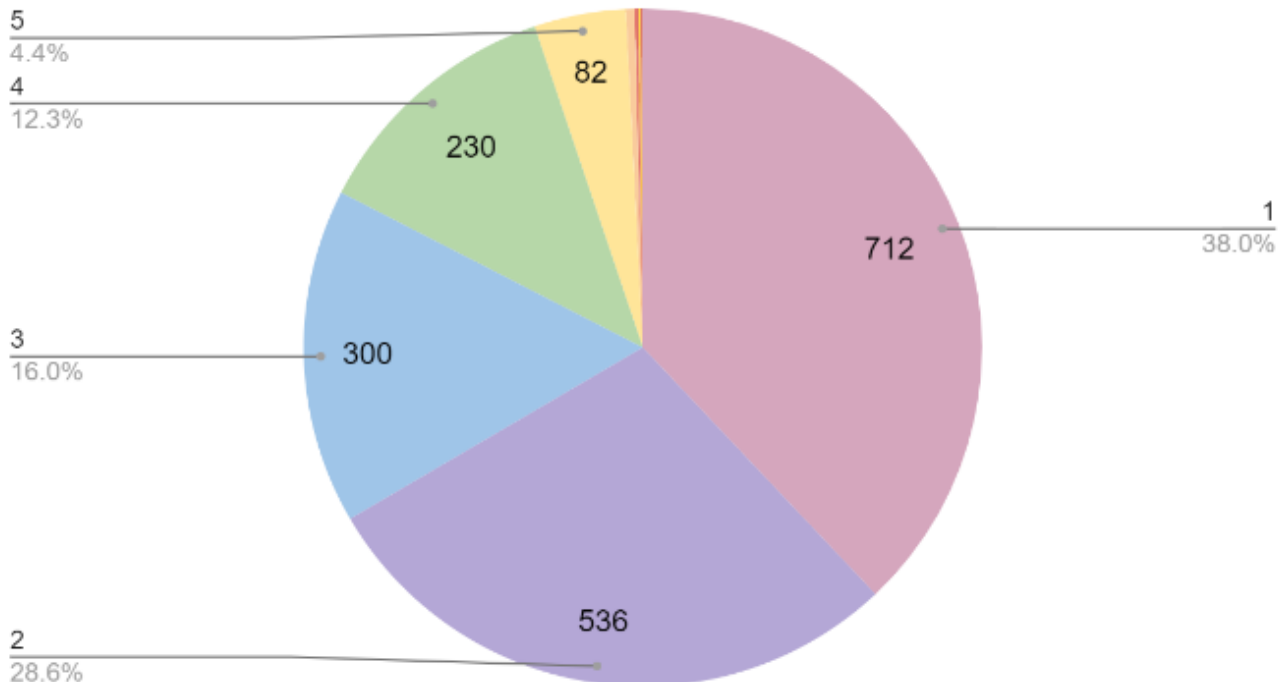

MileageSmart Demographics

Household Information

What is your annual combined household income?

How many people live in your household?

Individual Demographics

To which gender do you most identify?
1,373 responses

Applicant Zip Codes

-  05401 (165)
-  05641 (82)
-  05301 (79)
-  05602 (74)
-  05452 (66)
-  05403 (60)
-  05408 (51)
-  05404 (47)
-  05753 (47)
-  05446 (45)
-  05661 (40)
-  05701 (38)
-  05478 (36)
-  05495 (32)
-  05819 (31)
-  05346 (29)
-  05201 (25)
-  05468 (25)
-  05676 (23)
-  05663 (22)