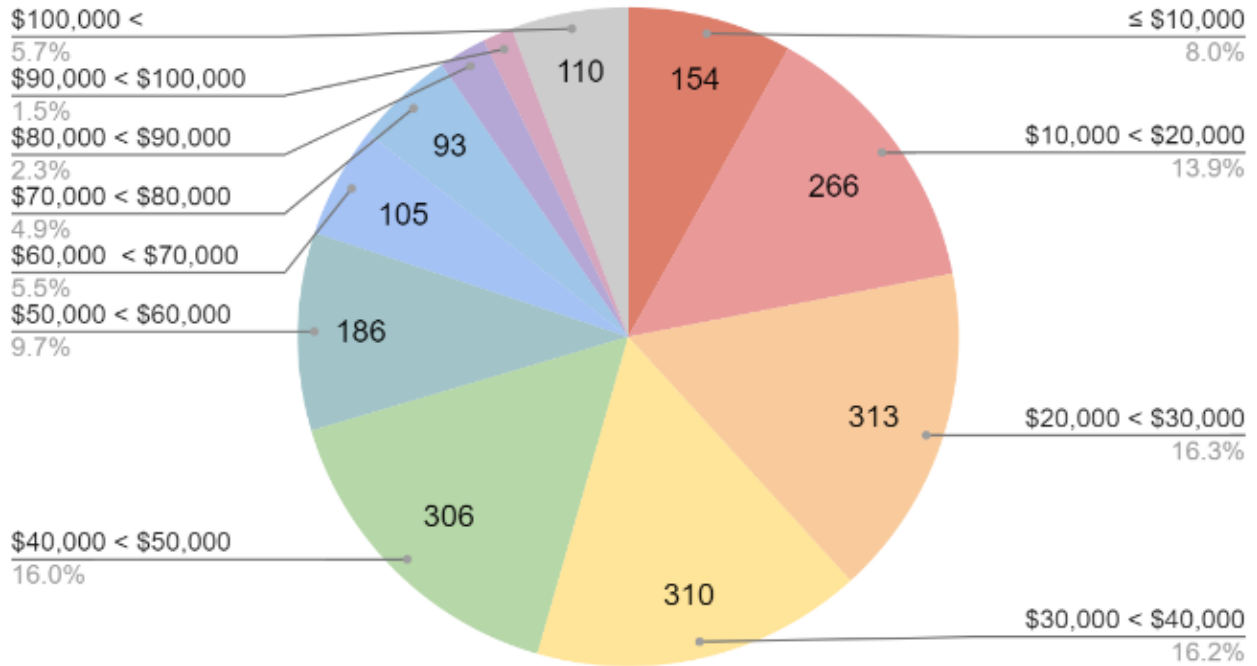

MileageSmart Demographics

Household Information

What is your annual combined household income?

How many people live in your household?

Individual Demographics

To which gender do you most identify?
1,373 responses

Applicant Zip Codes

-  05401 (165)
-  05641 (82)
-  05301 (79)
-  05602 (74)
-  05452 (66)
-  05403 (60)
-  05408 (51)
-  05404 (47)
-  05753 (47)
-  05446 (45)
-  05661 (40)
-  05701 (38)
-  05478 (36)
-  05495 (32)
-  05819 (31)
-  05346 (29)
-  05201 (25)
-  05468 (25)
-  05676 (23)
-  05663 (22)